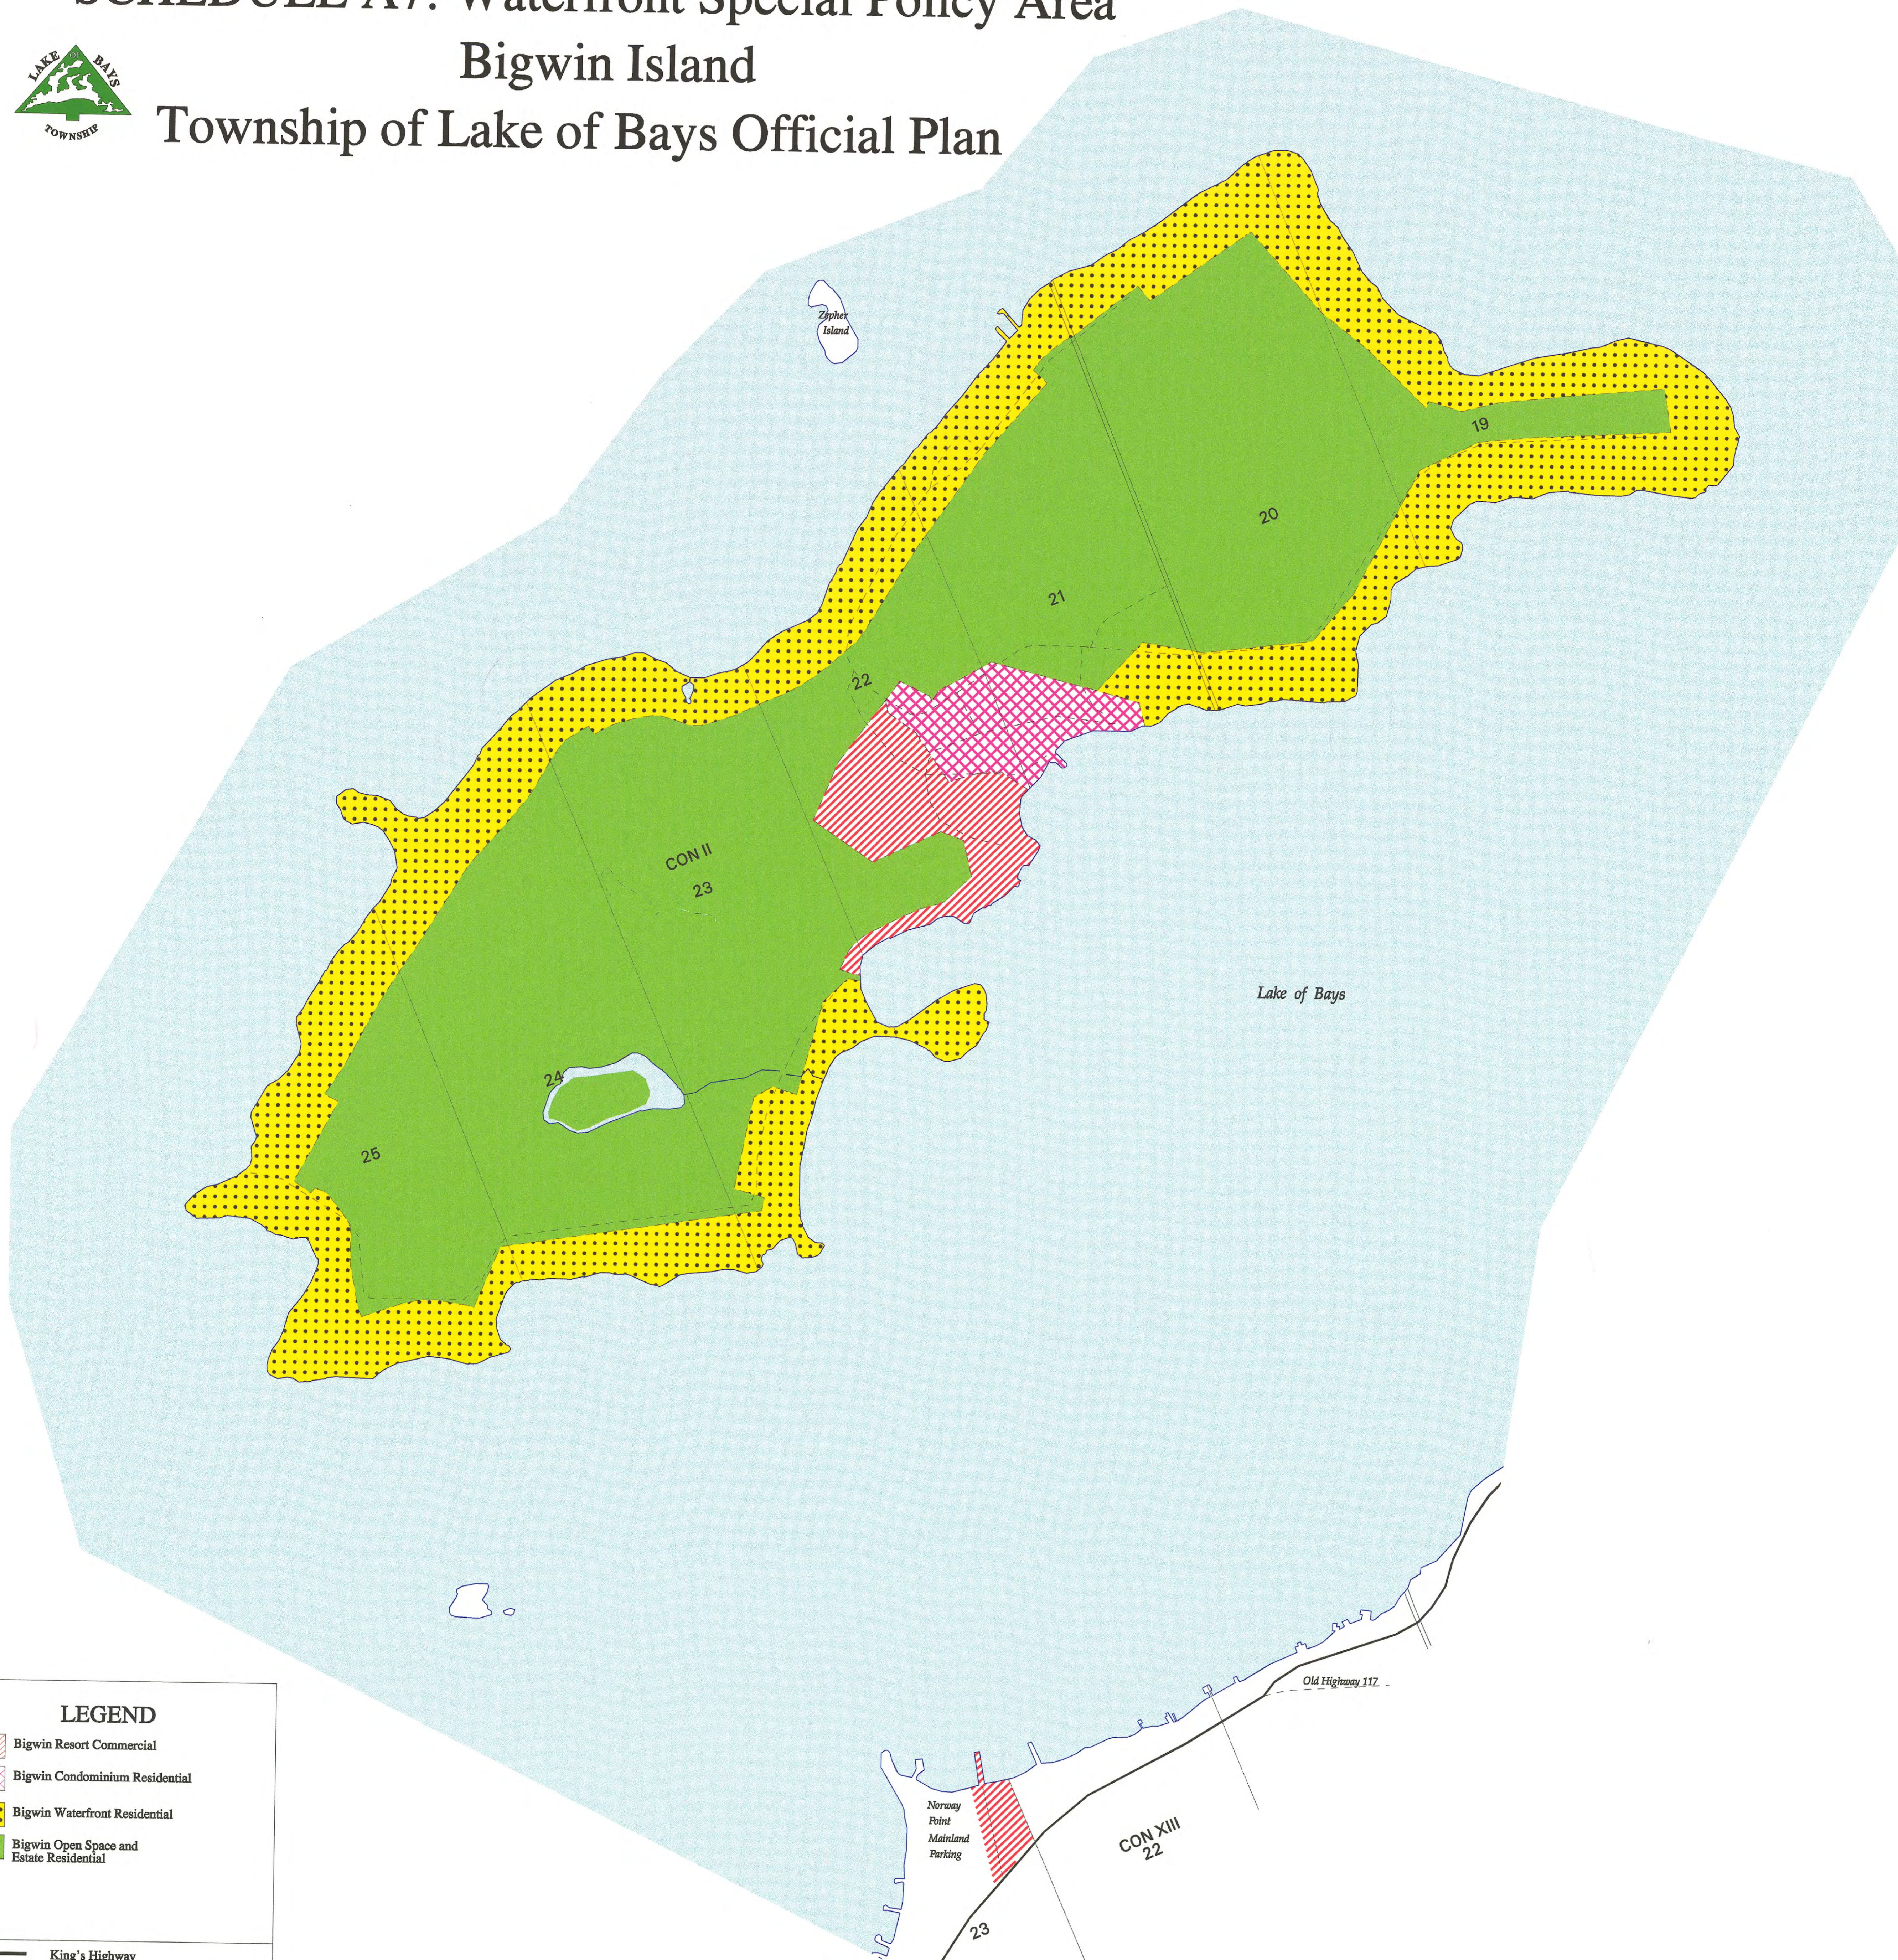

SCHEDULE A7: Waterfront Special Policy Area

Bigwin Island

Township of Lake of Bays Official Plan

LEGEND

- Bigwin Resort Commercial
- Bigwin Condominium Residential
- Bigwin Waterfront Residential
- Bigwin Open Space and Estate Residential

- King's Highway
- District Roads
- Township Roads (All Season)
- Township Roads (Summer)
- Private Roads
- Other Roads

- Community Boundary
- Dorset Community Boundary outside Township of Lake of Bays

Scale 1:5000

Date: December 14, 1999