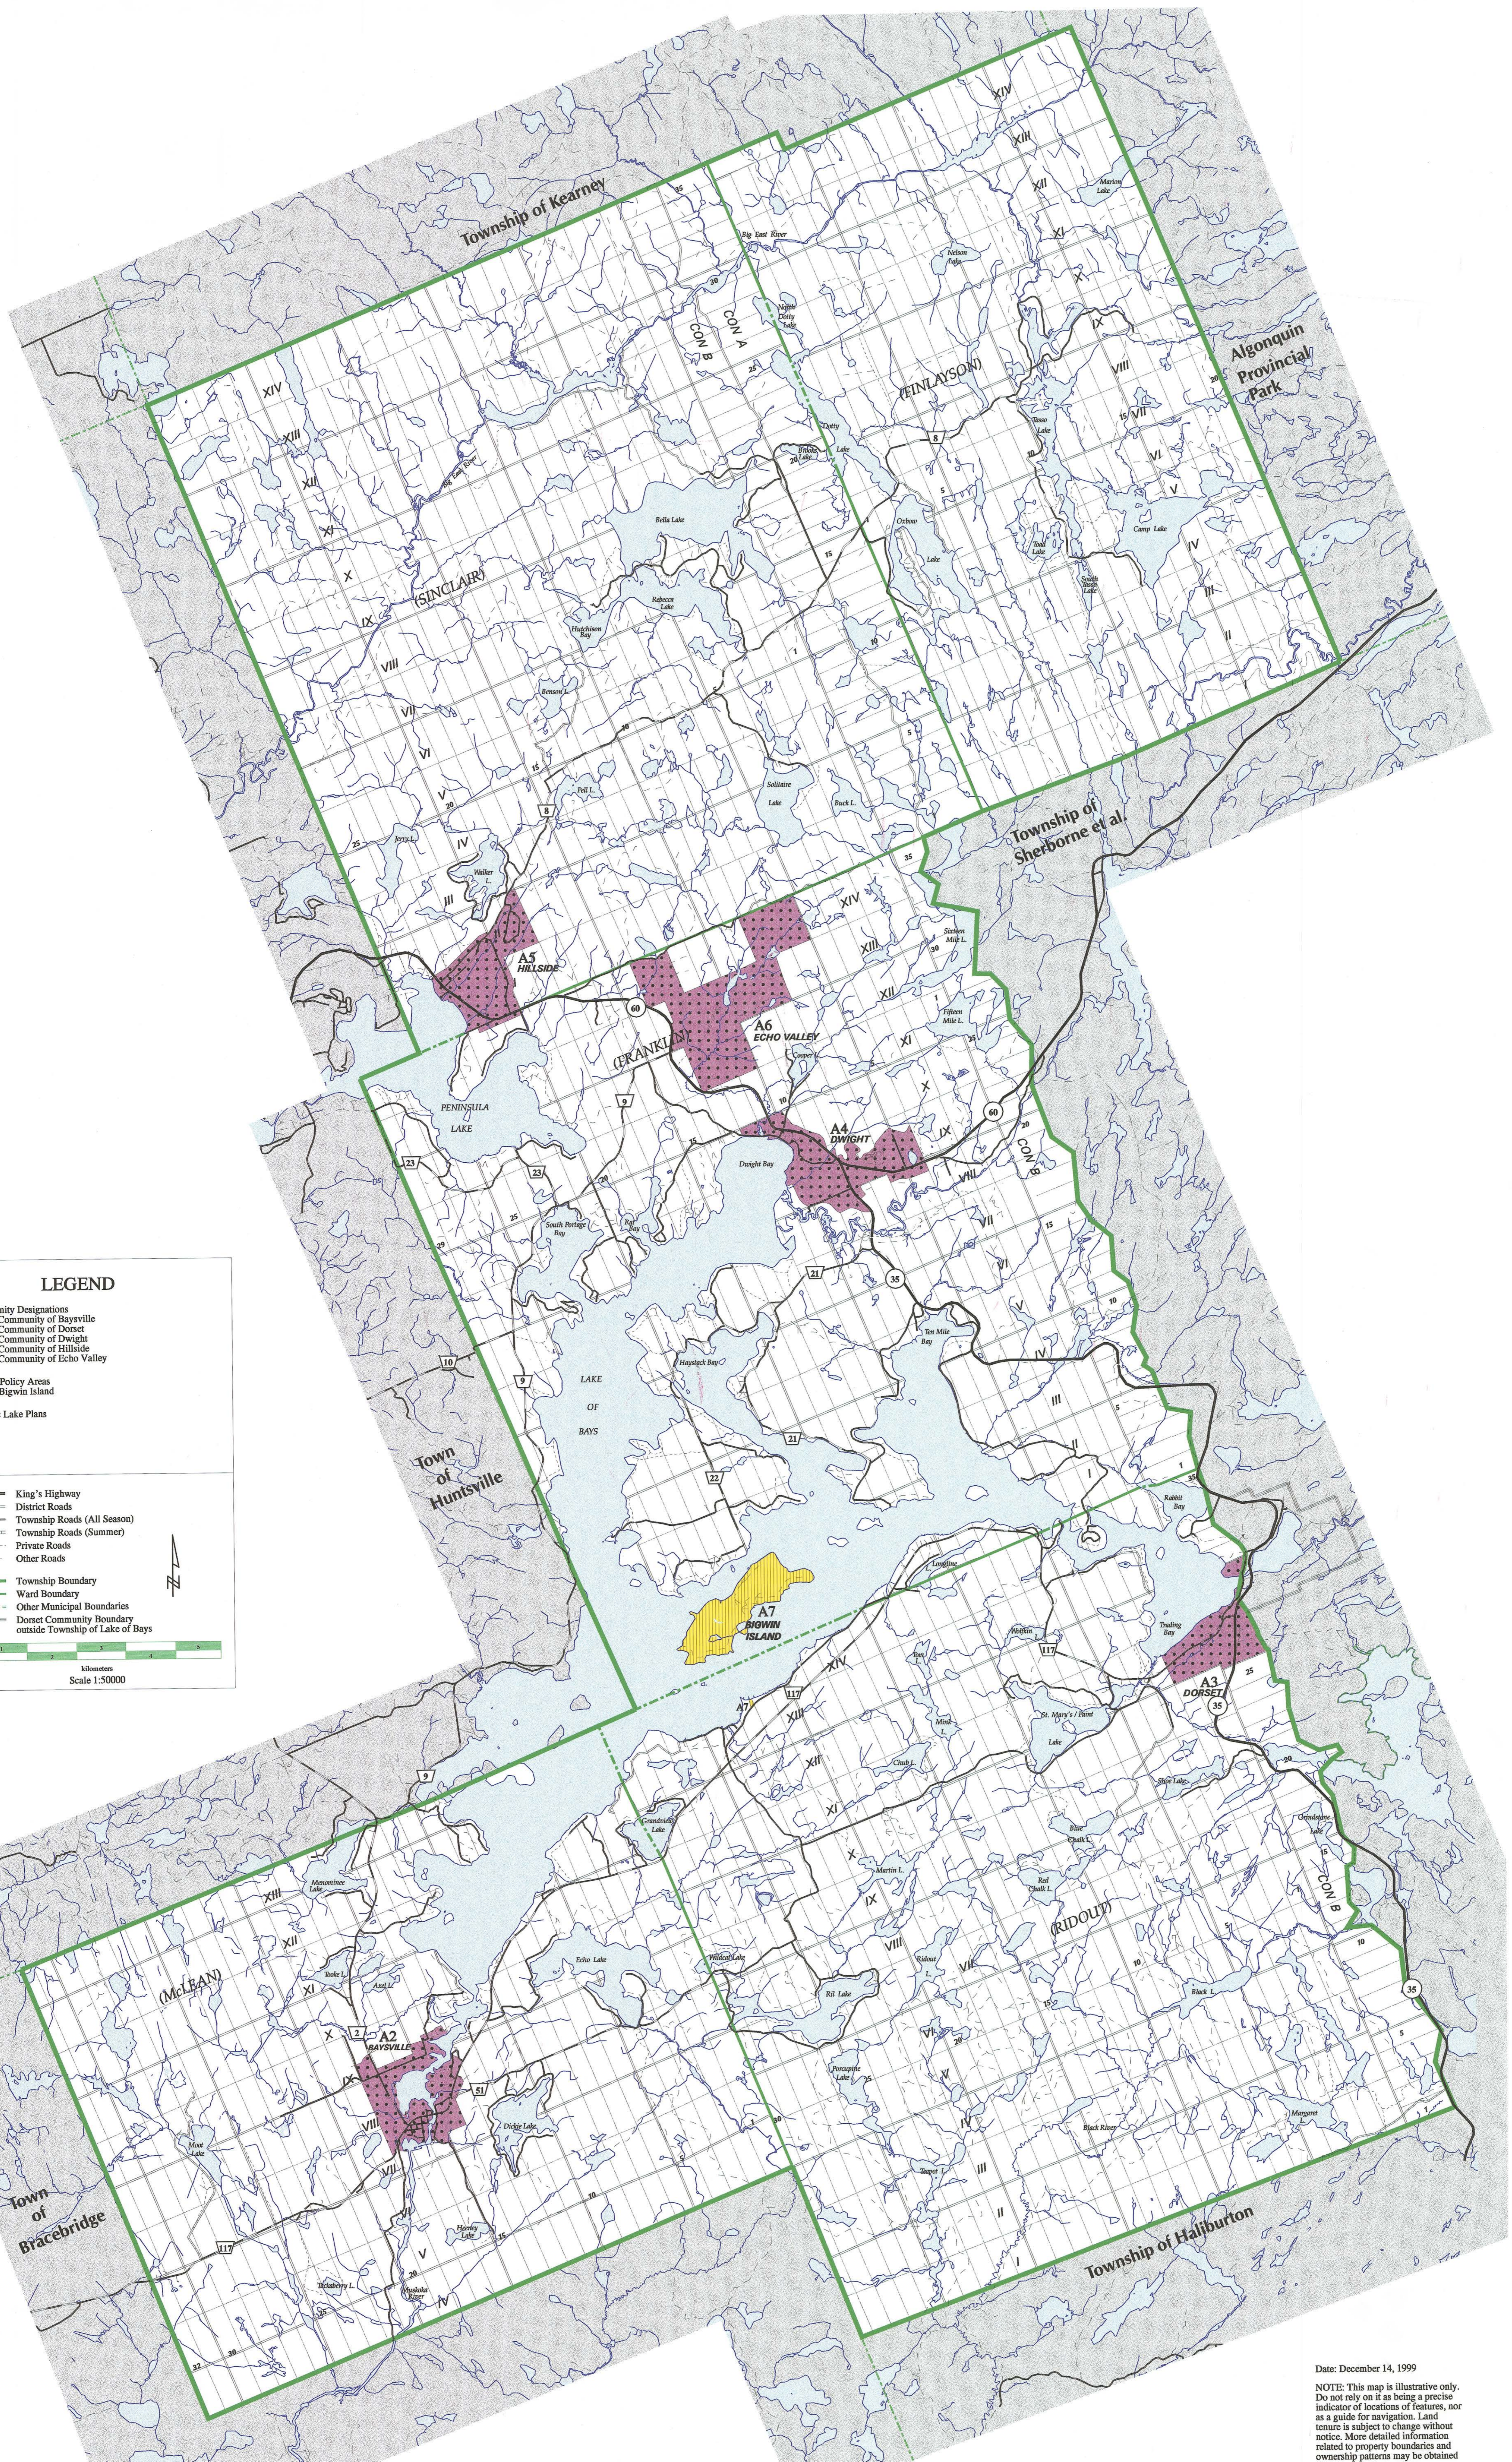

SCHEDULE A1: Settlement

Township of Lake of Bays Official Plan

LEGEND

- Community Designations
  - A2 - Community of Baysville
  - A3 - Community of Dorset
  - A4 - Community of Dwight
  - A5 - Community of Hillside
  - A6 - Community of Echo Valley
- Special Policy Areas
  - A7 - Bigwin Island
- Specific Lake Plans

- King's Highway
- District Roads
- Township Roads (All Season)
- Township Roads (Summer)
- Private Roads
- Other Roads
- Township Boundary
- Ward Boundary
- Other Municipal Boundaries
- Dorset Community Boundary
- Outside Township of Lake of Bays

Scale 1:50000