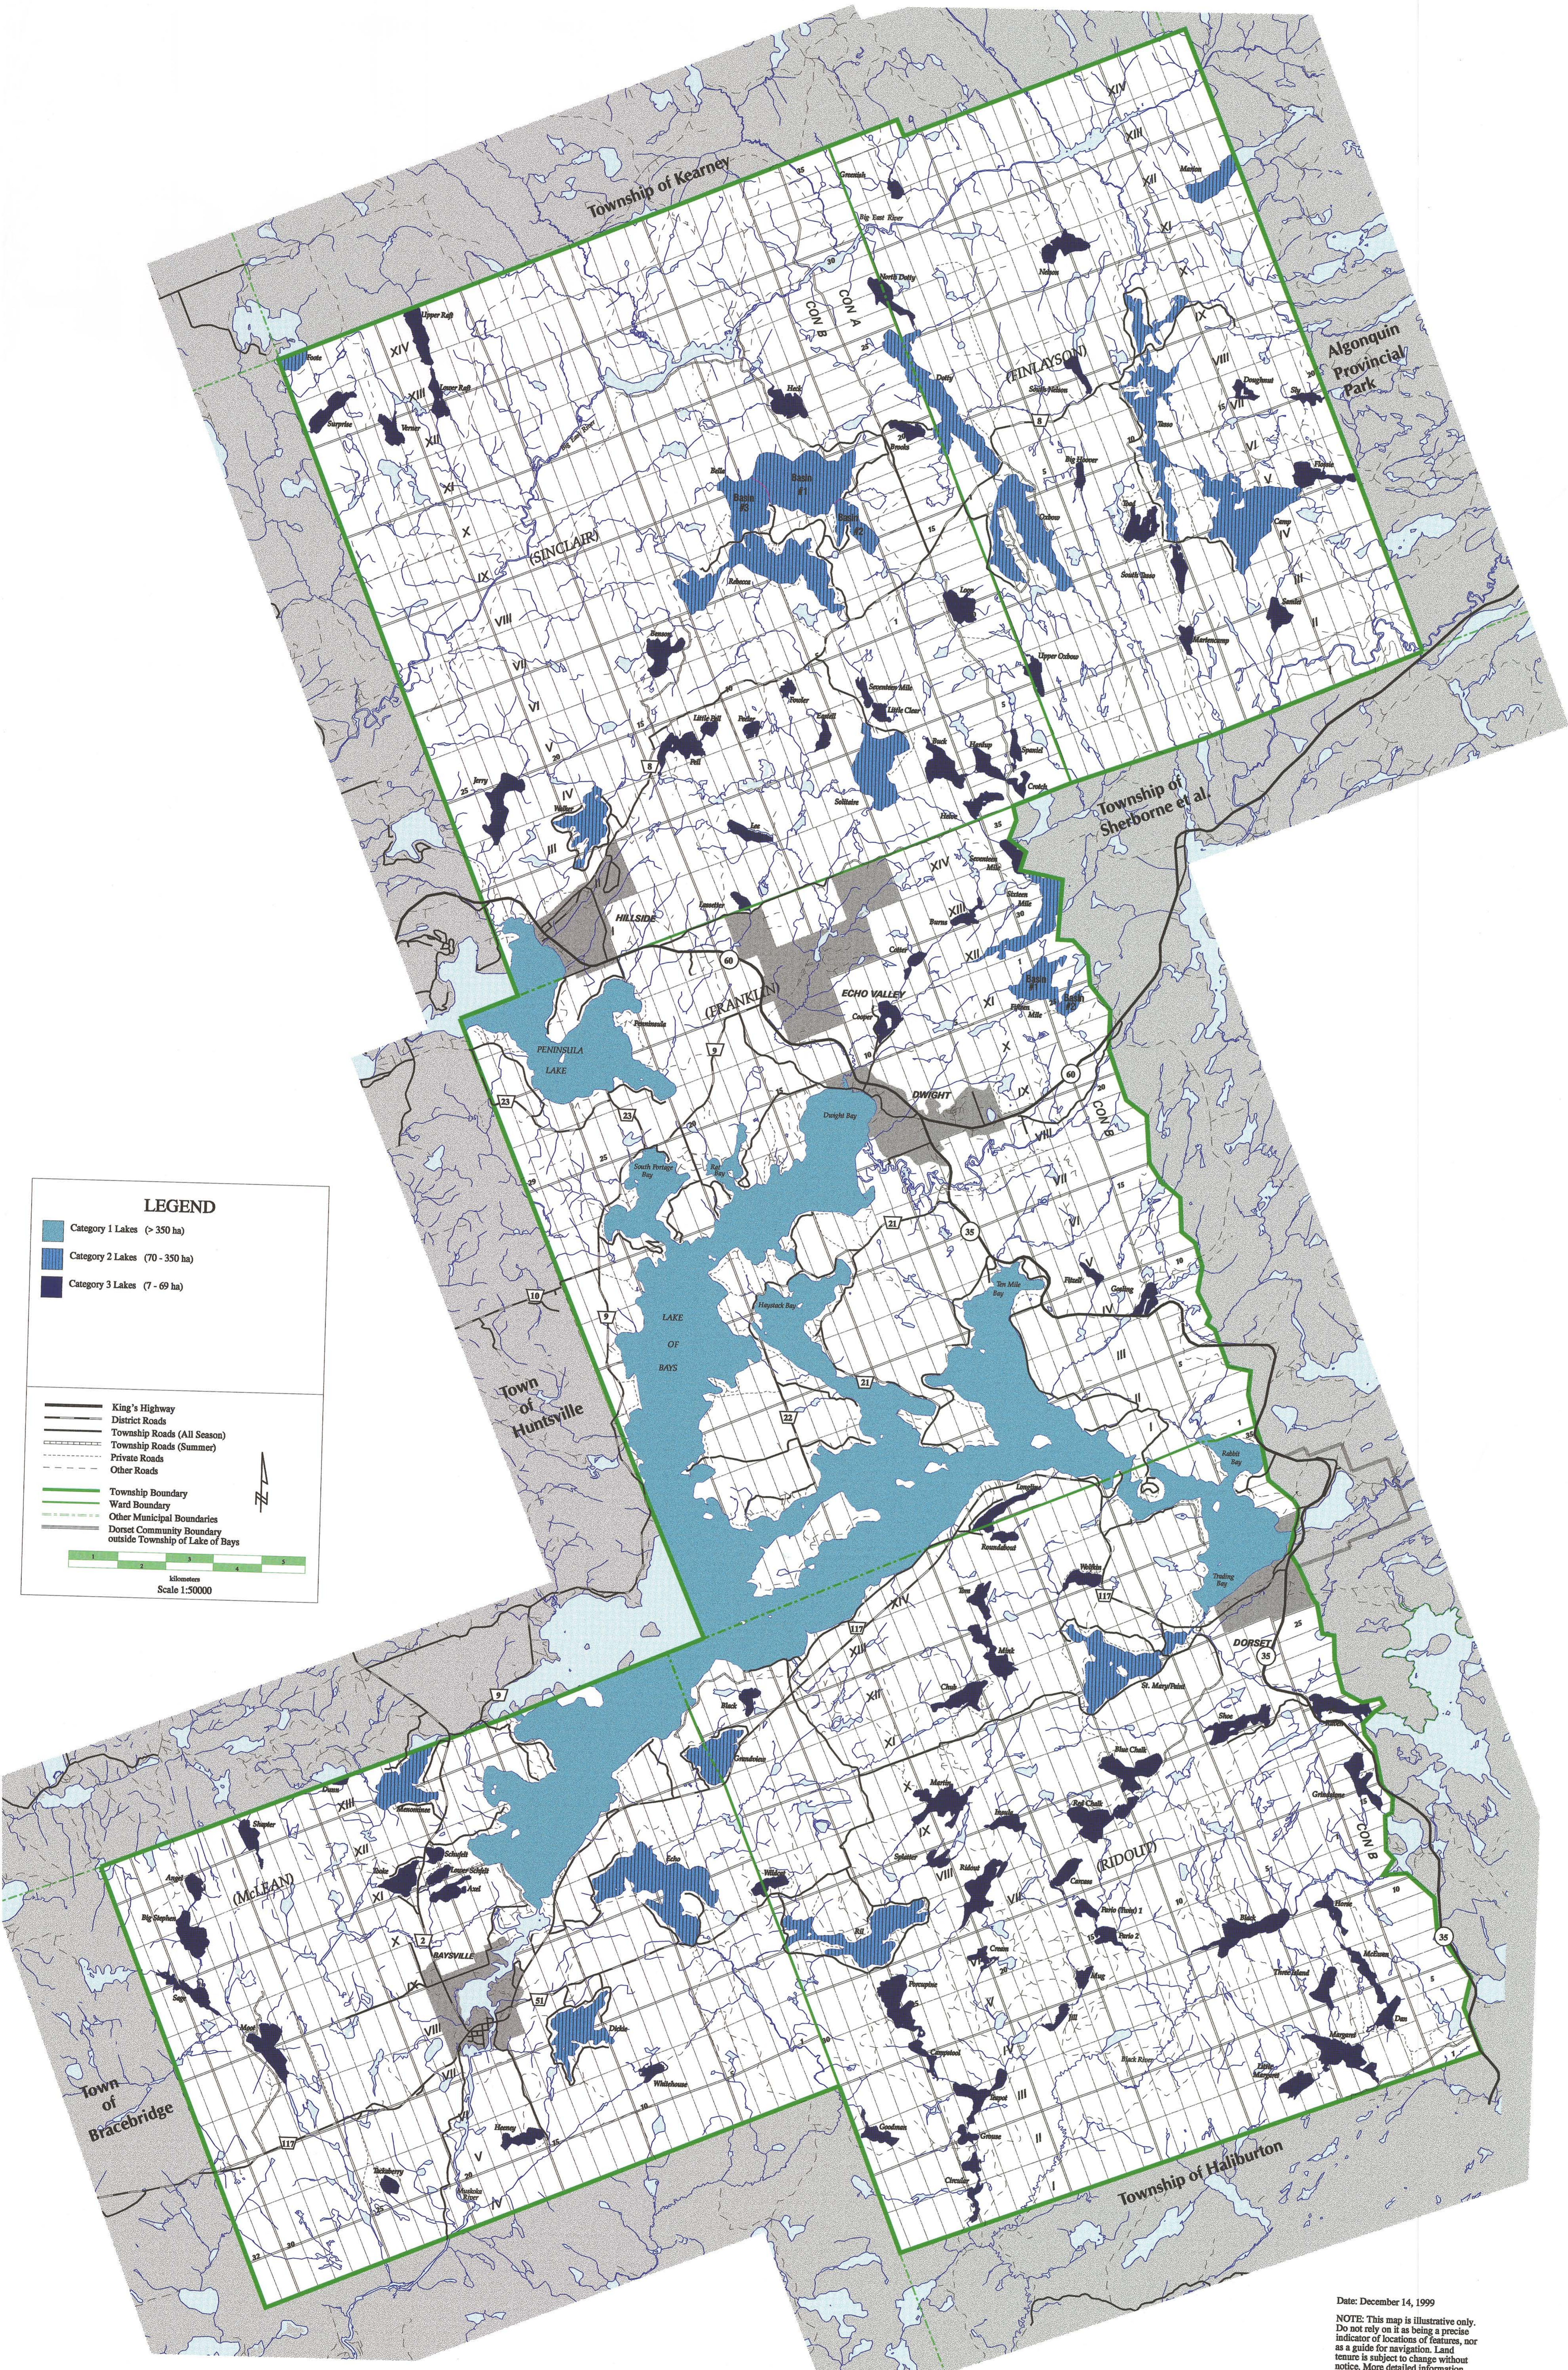

SCHEDULE C3: Lake Categories

Township of Lake of Bays Official Plan

LEGEND

- Category 1 Lakes (> 350 ha)
- Category 2 Lakes (70 - 350 ha)
- Category 3 Lakes (7 - 69 ha)

- King's Highway
- District Roads
- Township Roads (All Season)
- Township Roads (Summer)
- Private Roads
- Other Roads

- Township Boundary
- Ward Boundary
- Other Municipal Boundaries
- Dorset Community Boundary outside Township of Lake of Bays

Scale 1:50000