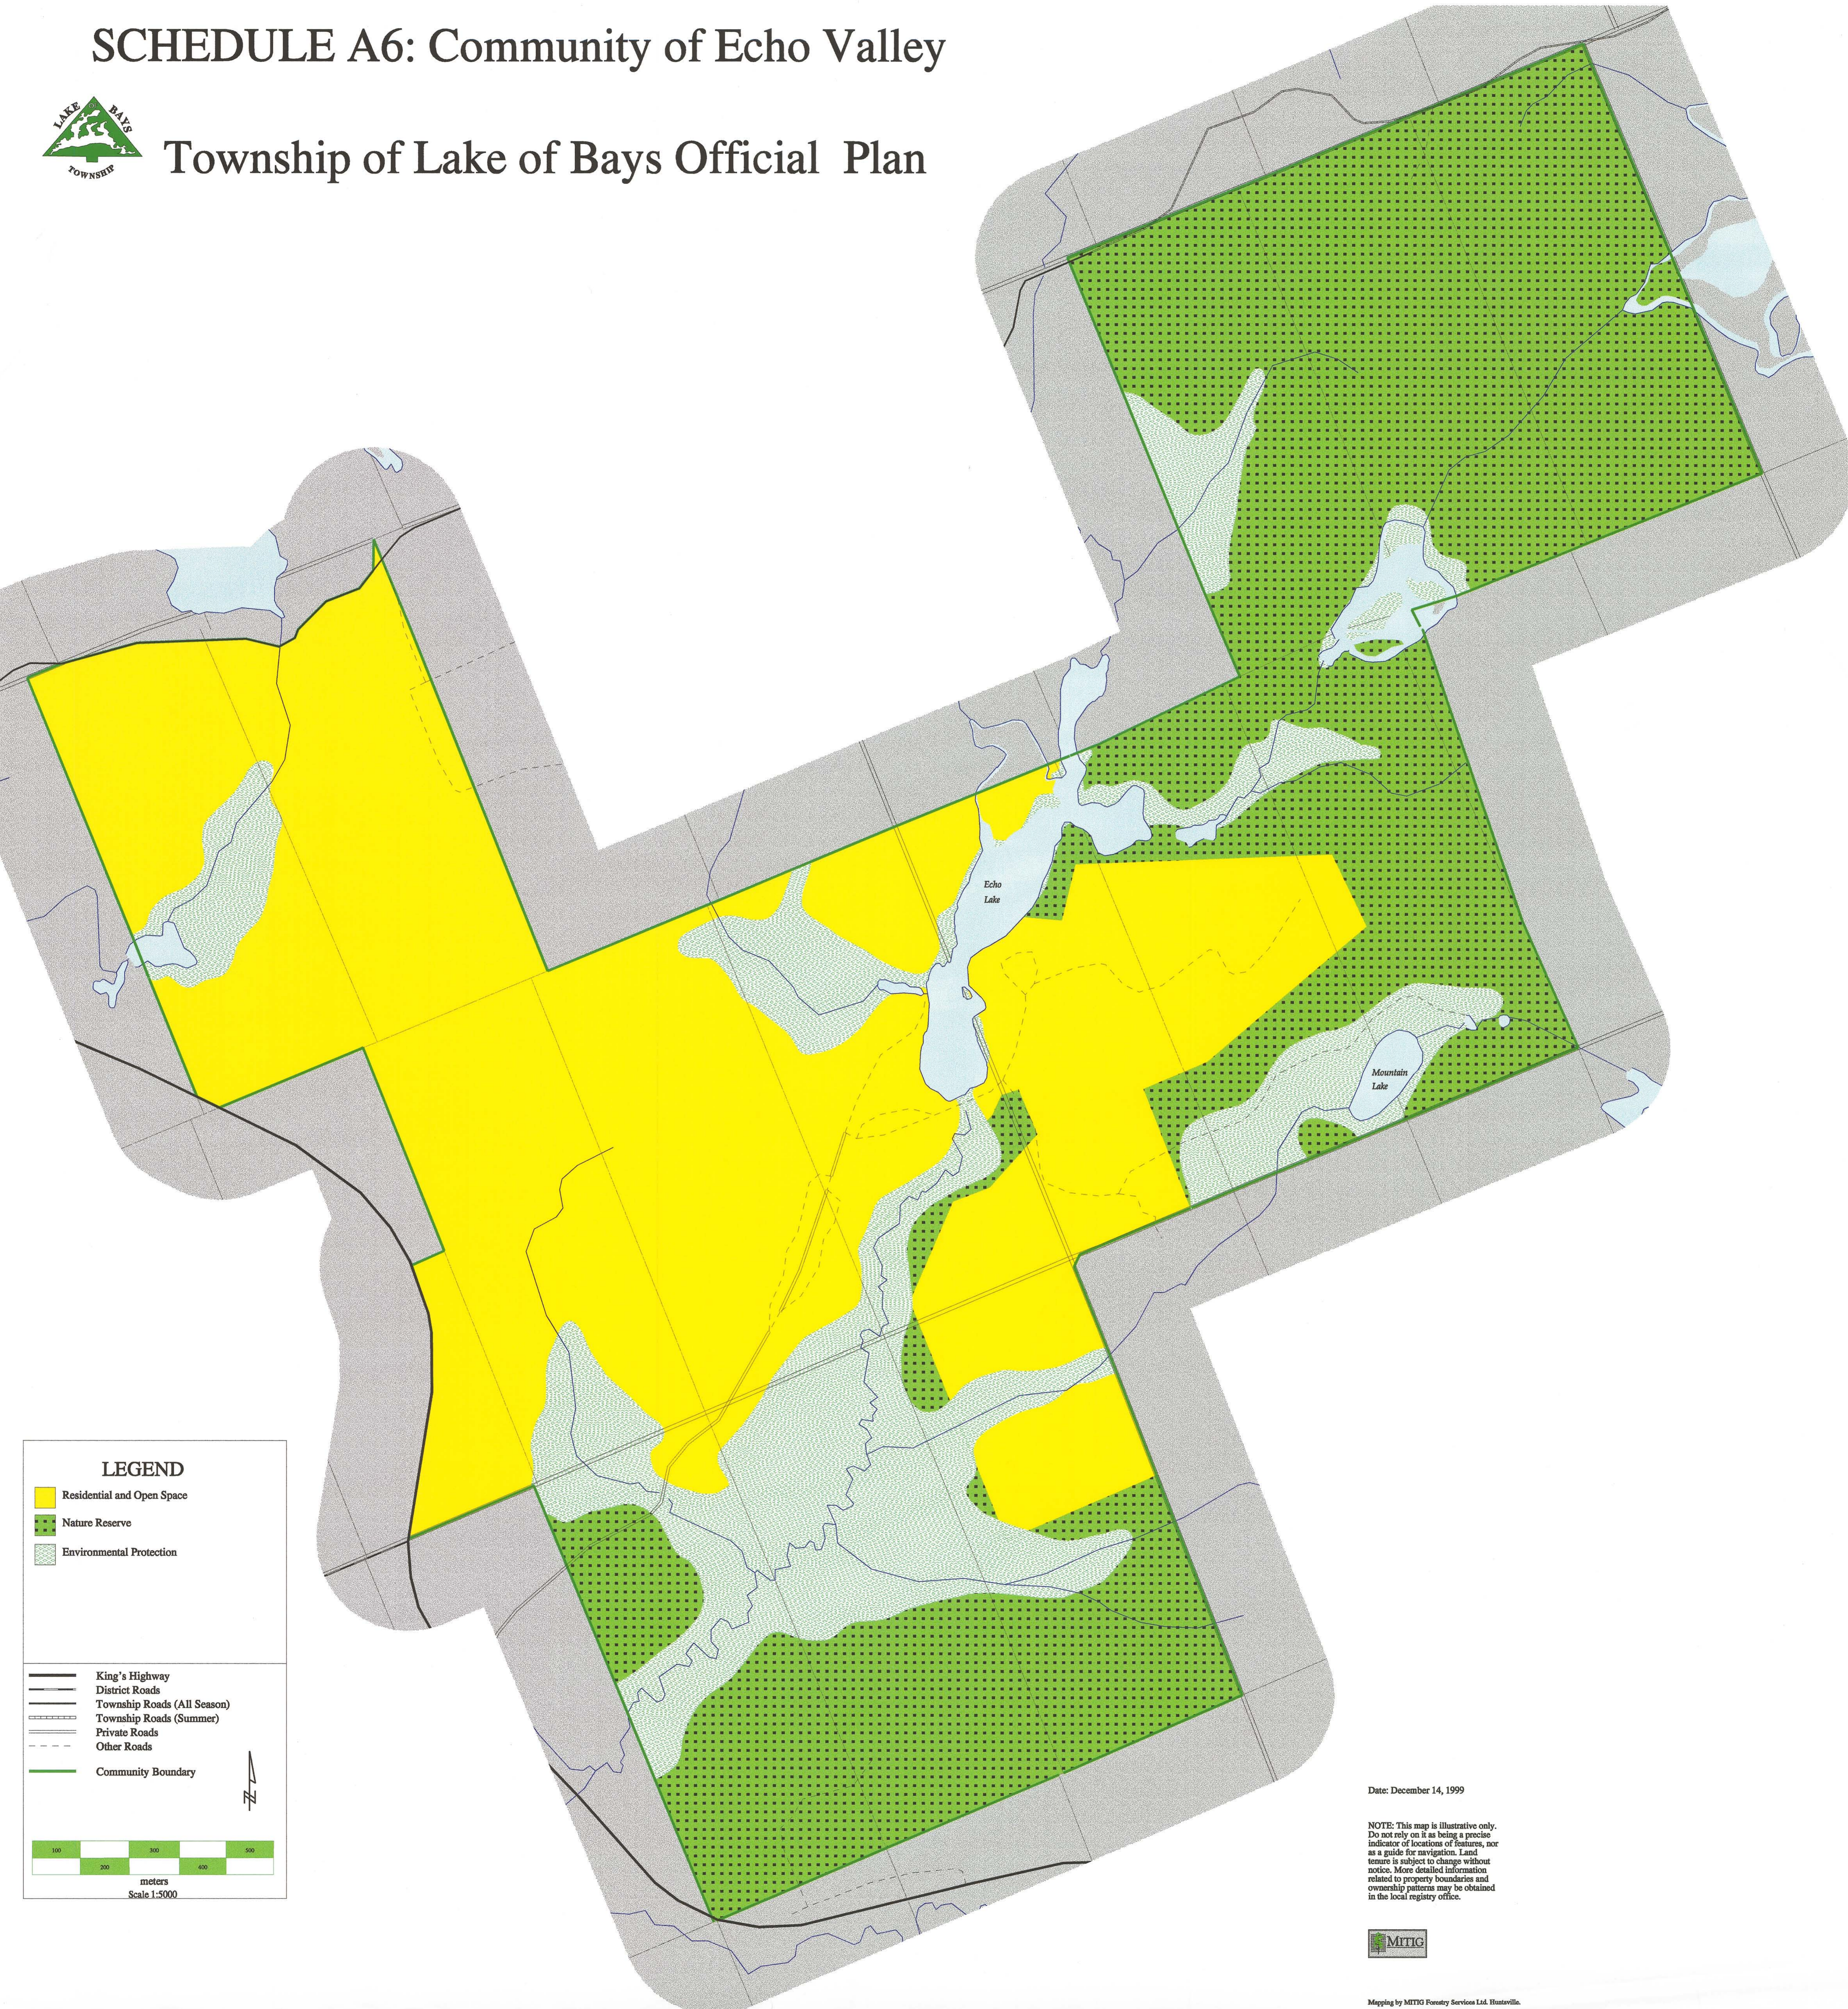

SCHEDULE A6: Community of Echo Valley

Township of Lake of Bays Official Plan

LEGEND

- Residential and Open Space
- Nature Reserve
- Environmental Protection

- King's Highway
- District Roads
- Township Roads (All Season)
- Township Roads (Summer)
- Private Roads
- Other Roads
- Community Boundary

Date: December 14, 1999