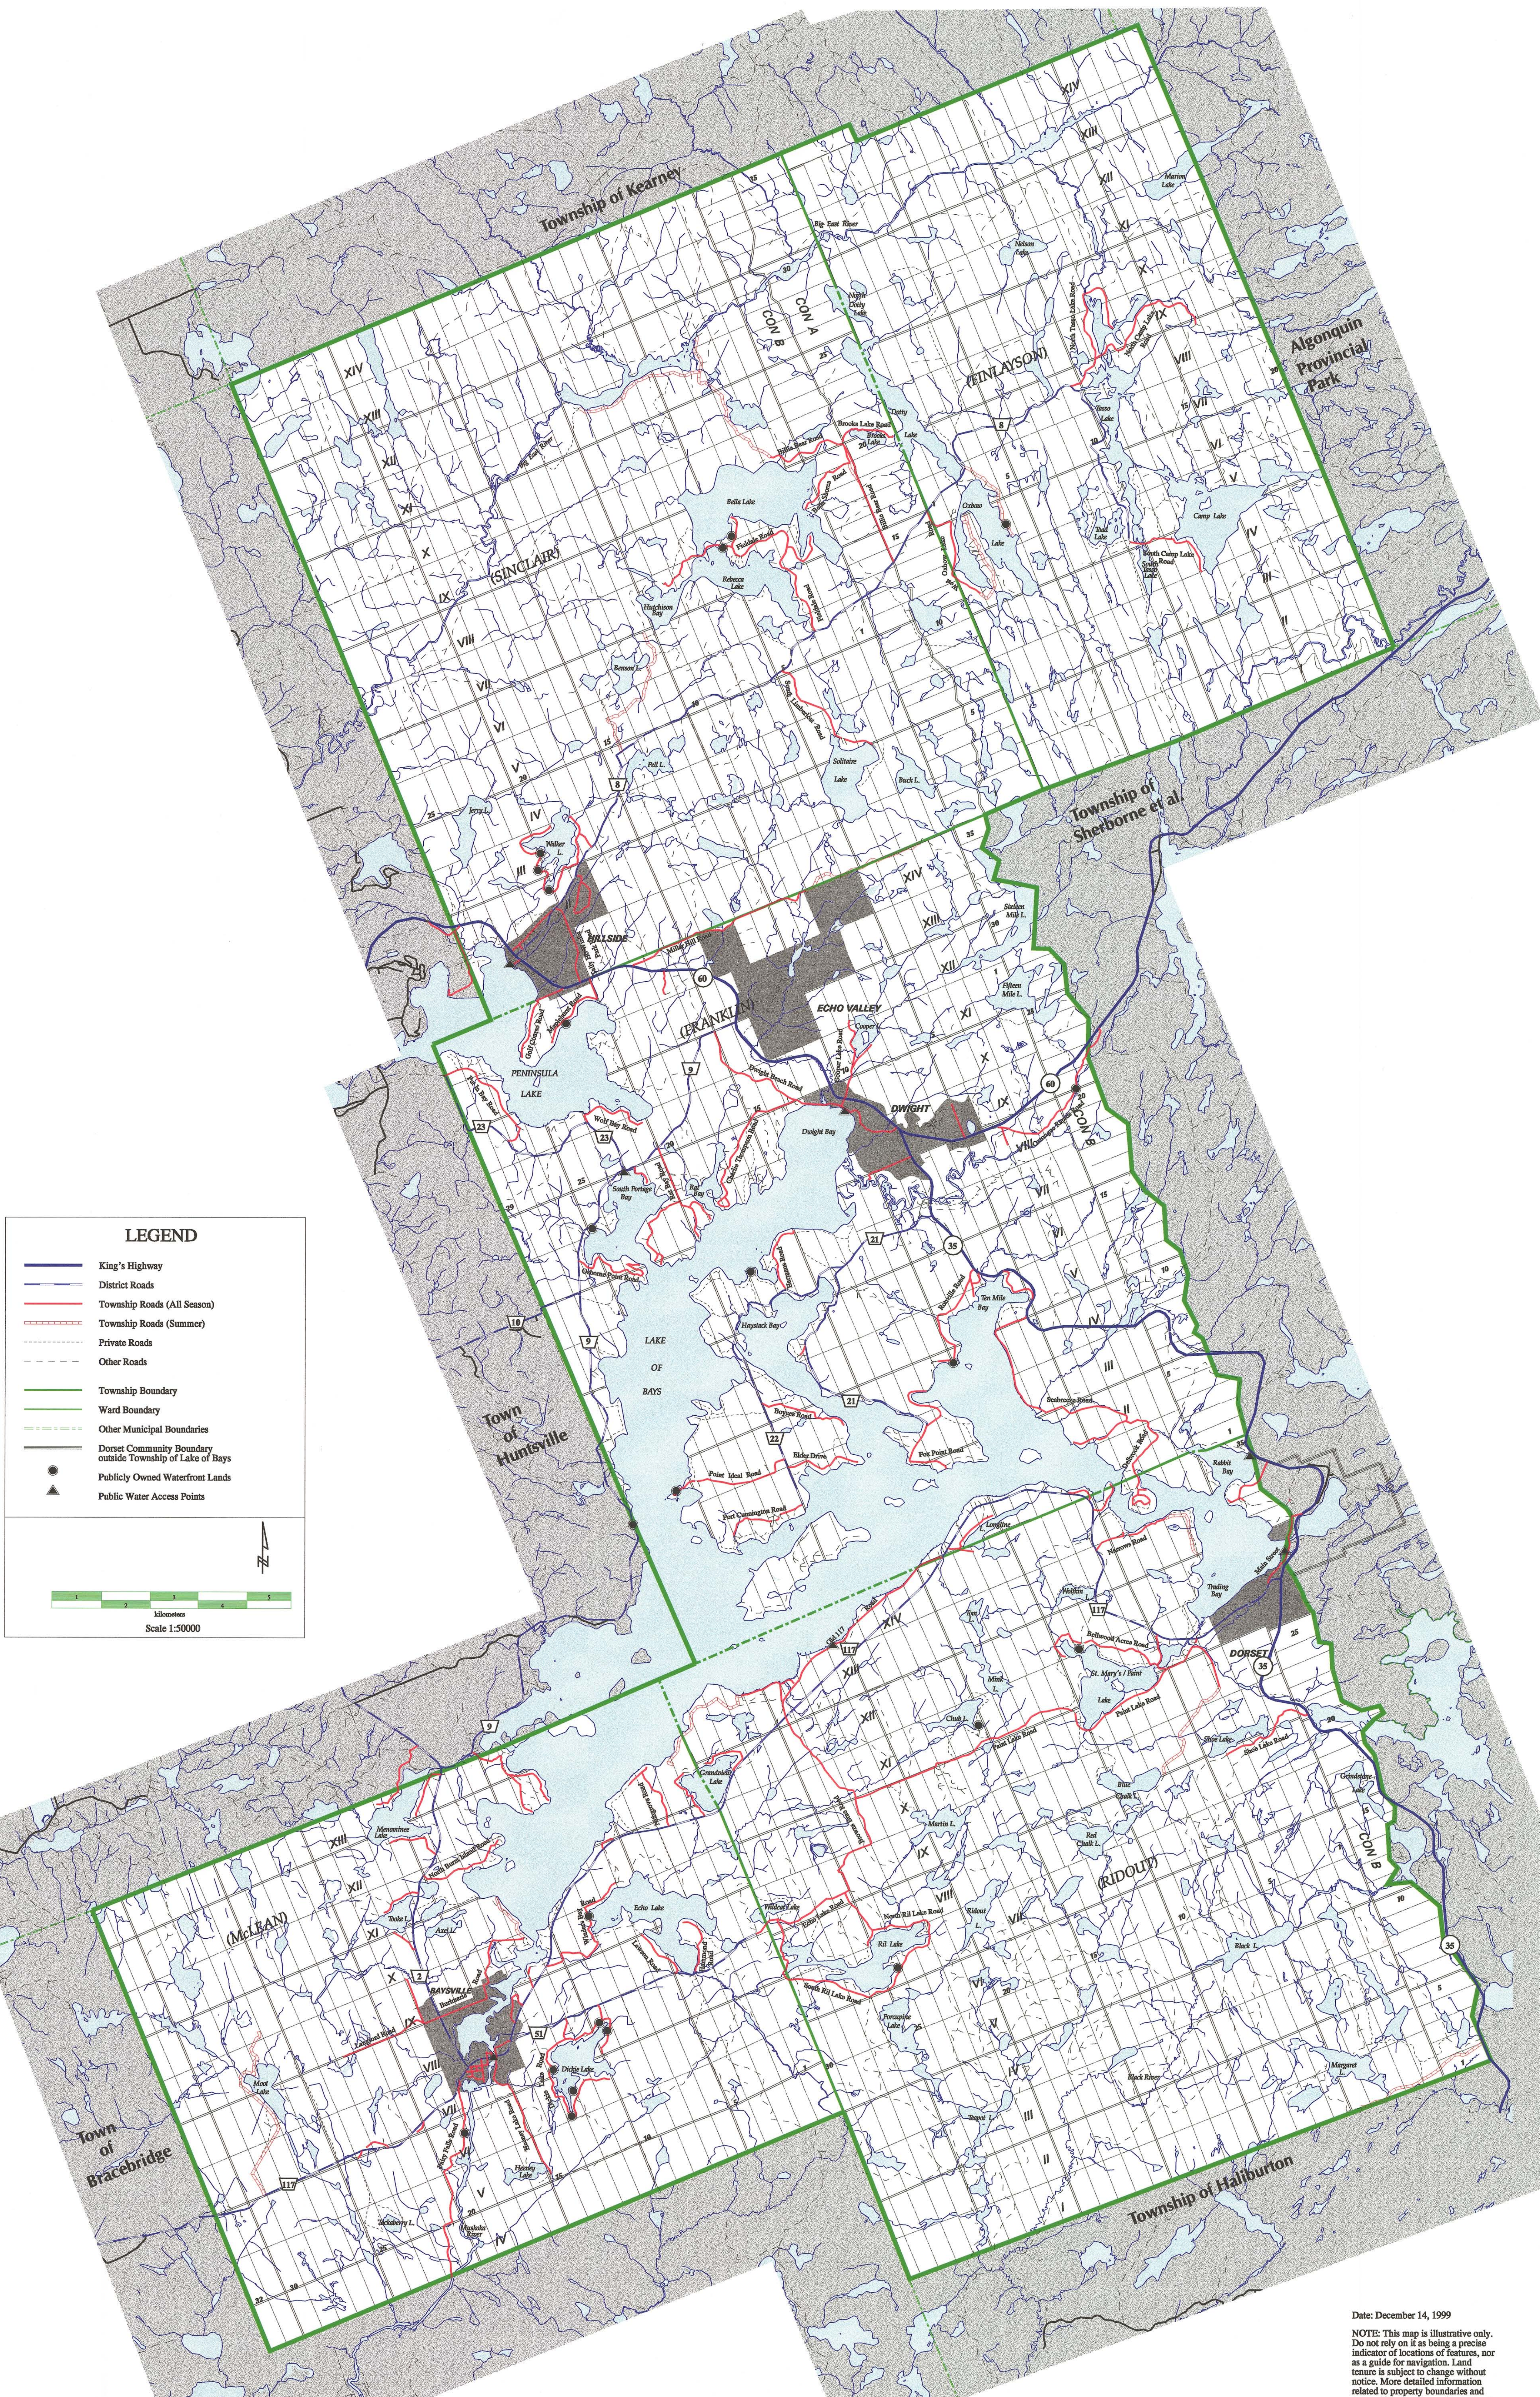

SCHEDULE B1: Transportation and Public Land

Township of Lake of Bays Official Plan