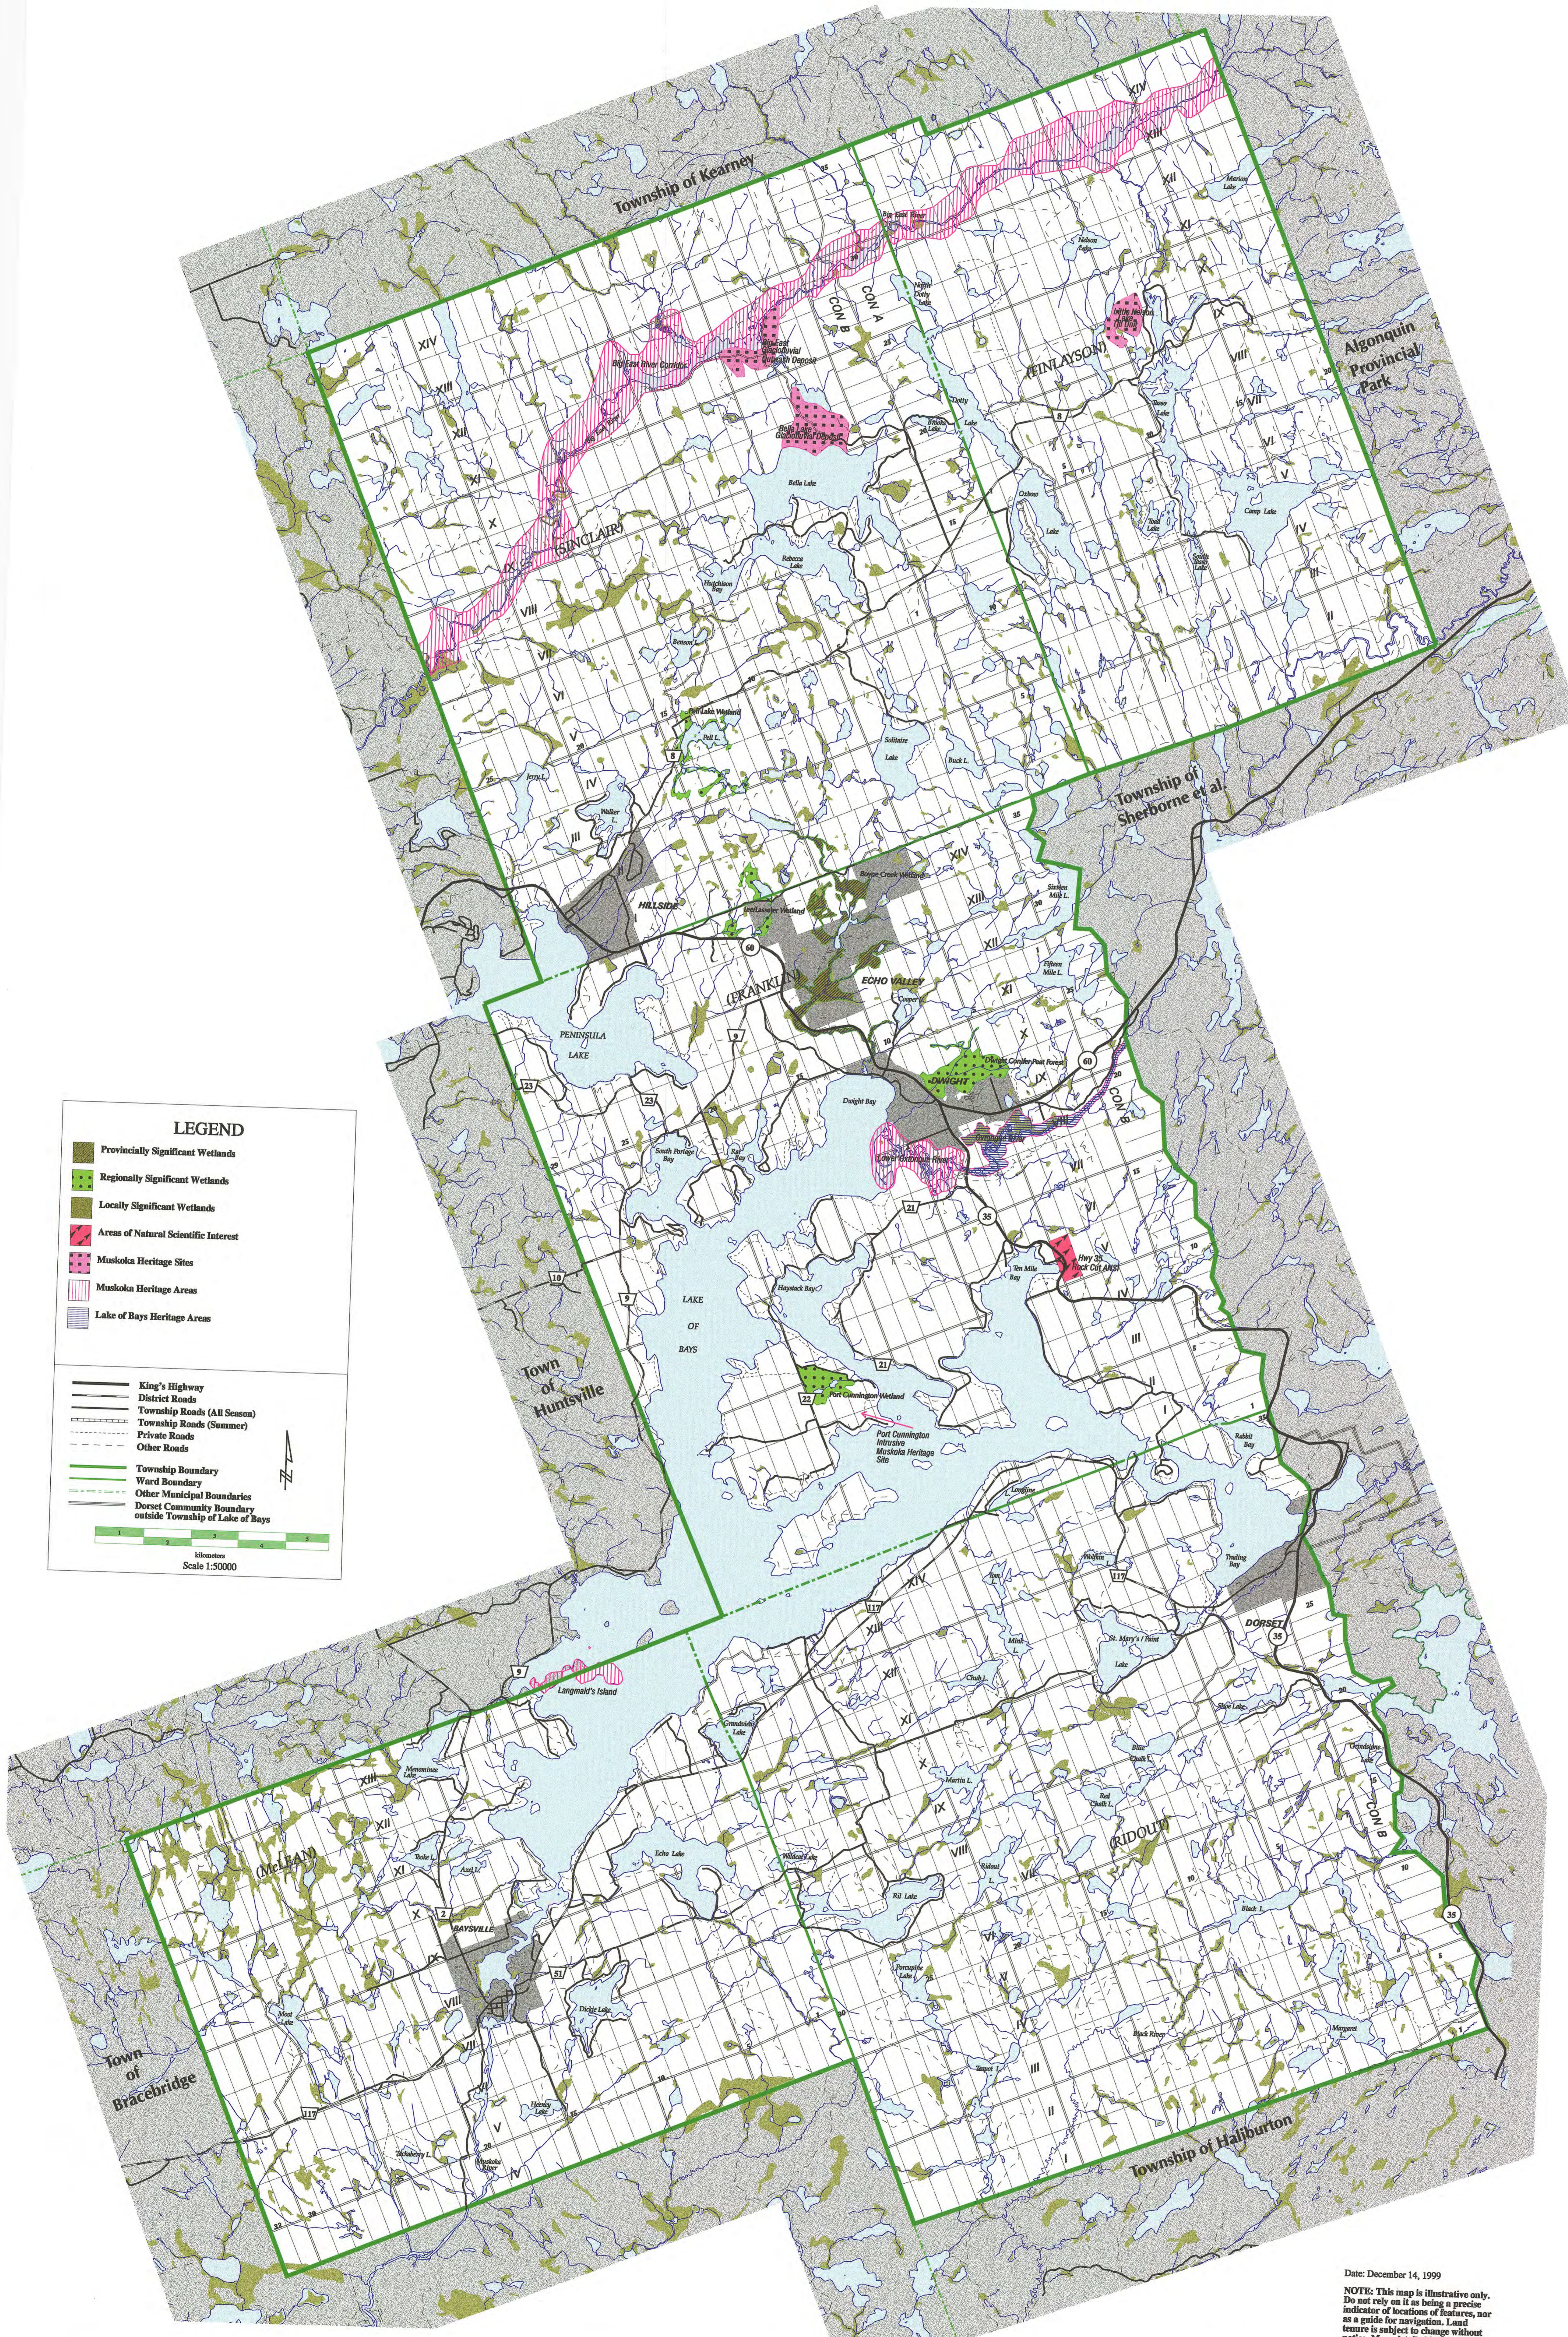

SCHEDULE C1: Wetlands and Cultural Heritage

Township of Lake of Bays Official Plan