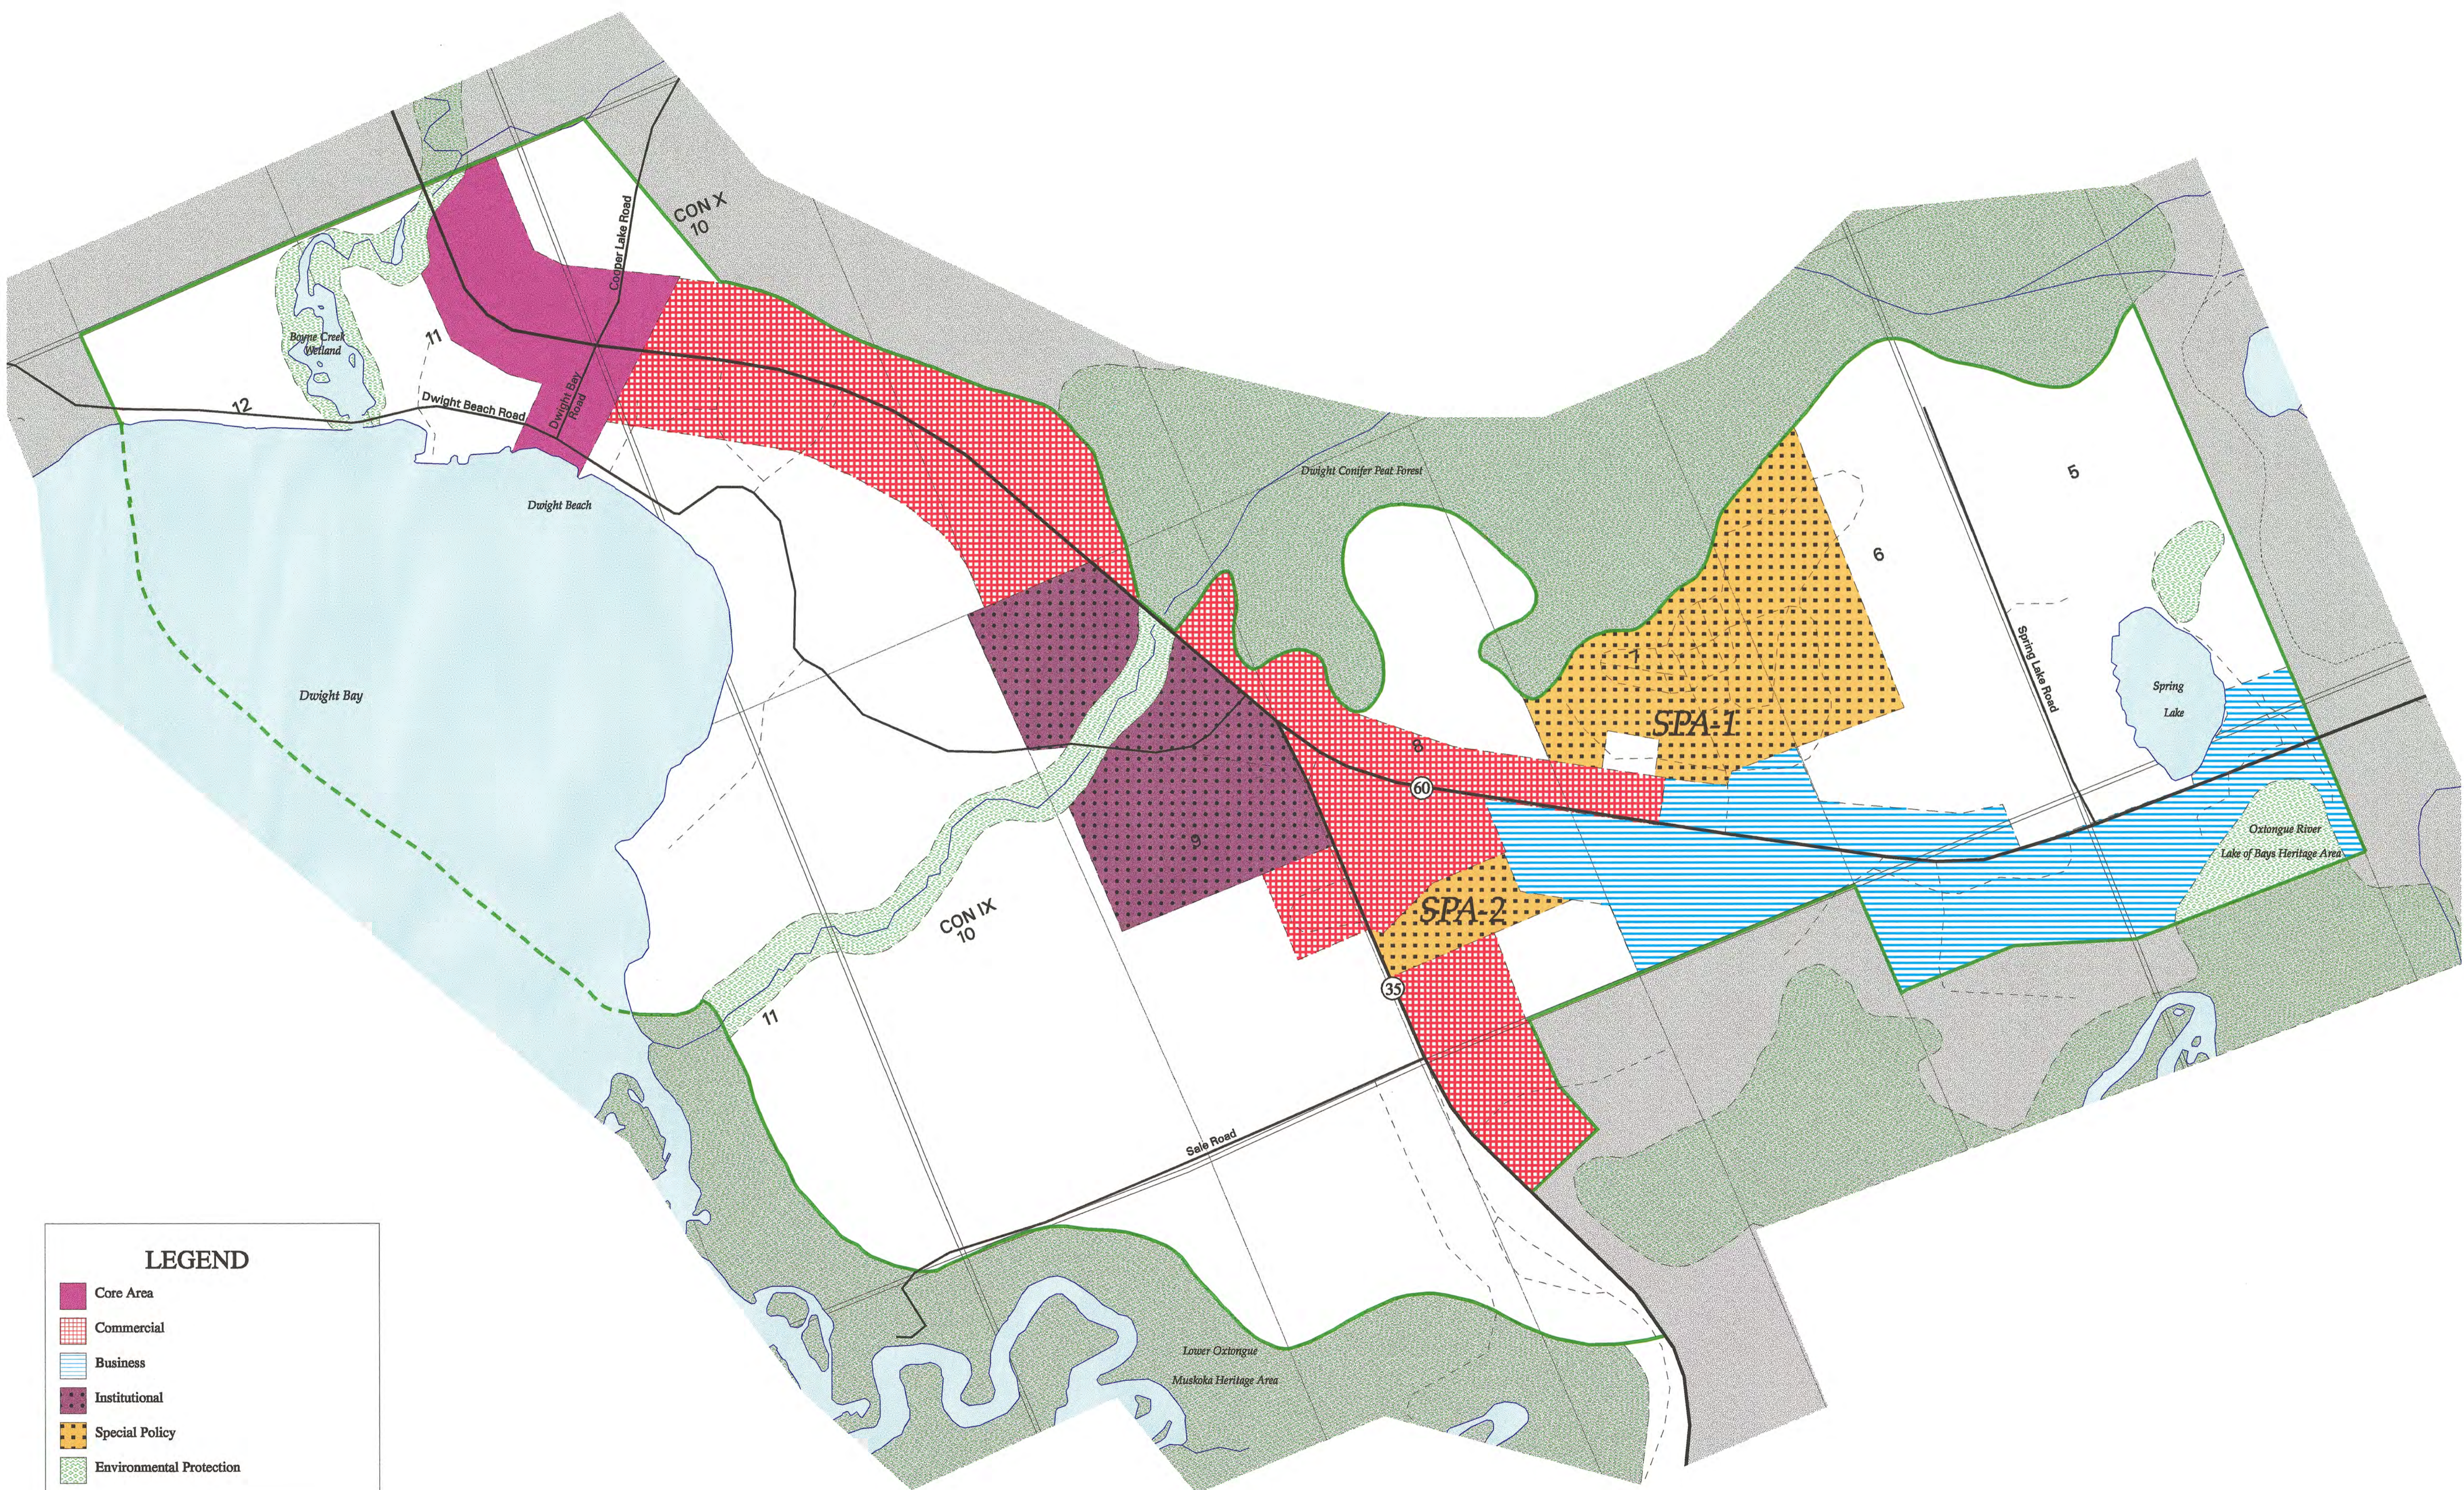

SCHEDULE A4: Community of Dwight

Township of Lake of Bays Official Plan

LEGEND

- Core Area
- Commercial
- Business
- Institutional
- Special Policy
- Environmental Protection

- King's Highway
- District Roads
- Township Roads (All Season)
- Township Roads (Summer)
- Private Roads
- Other Roads

- Community Boundary
- Dorset Community Boundary outside Township of Lake of Bays

meters
Scale 1:5000

Date: December 14, 1999