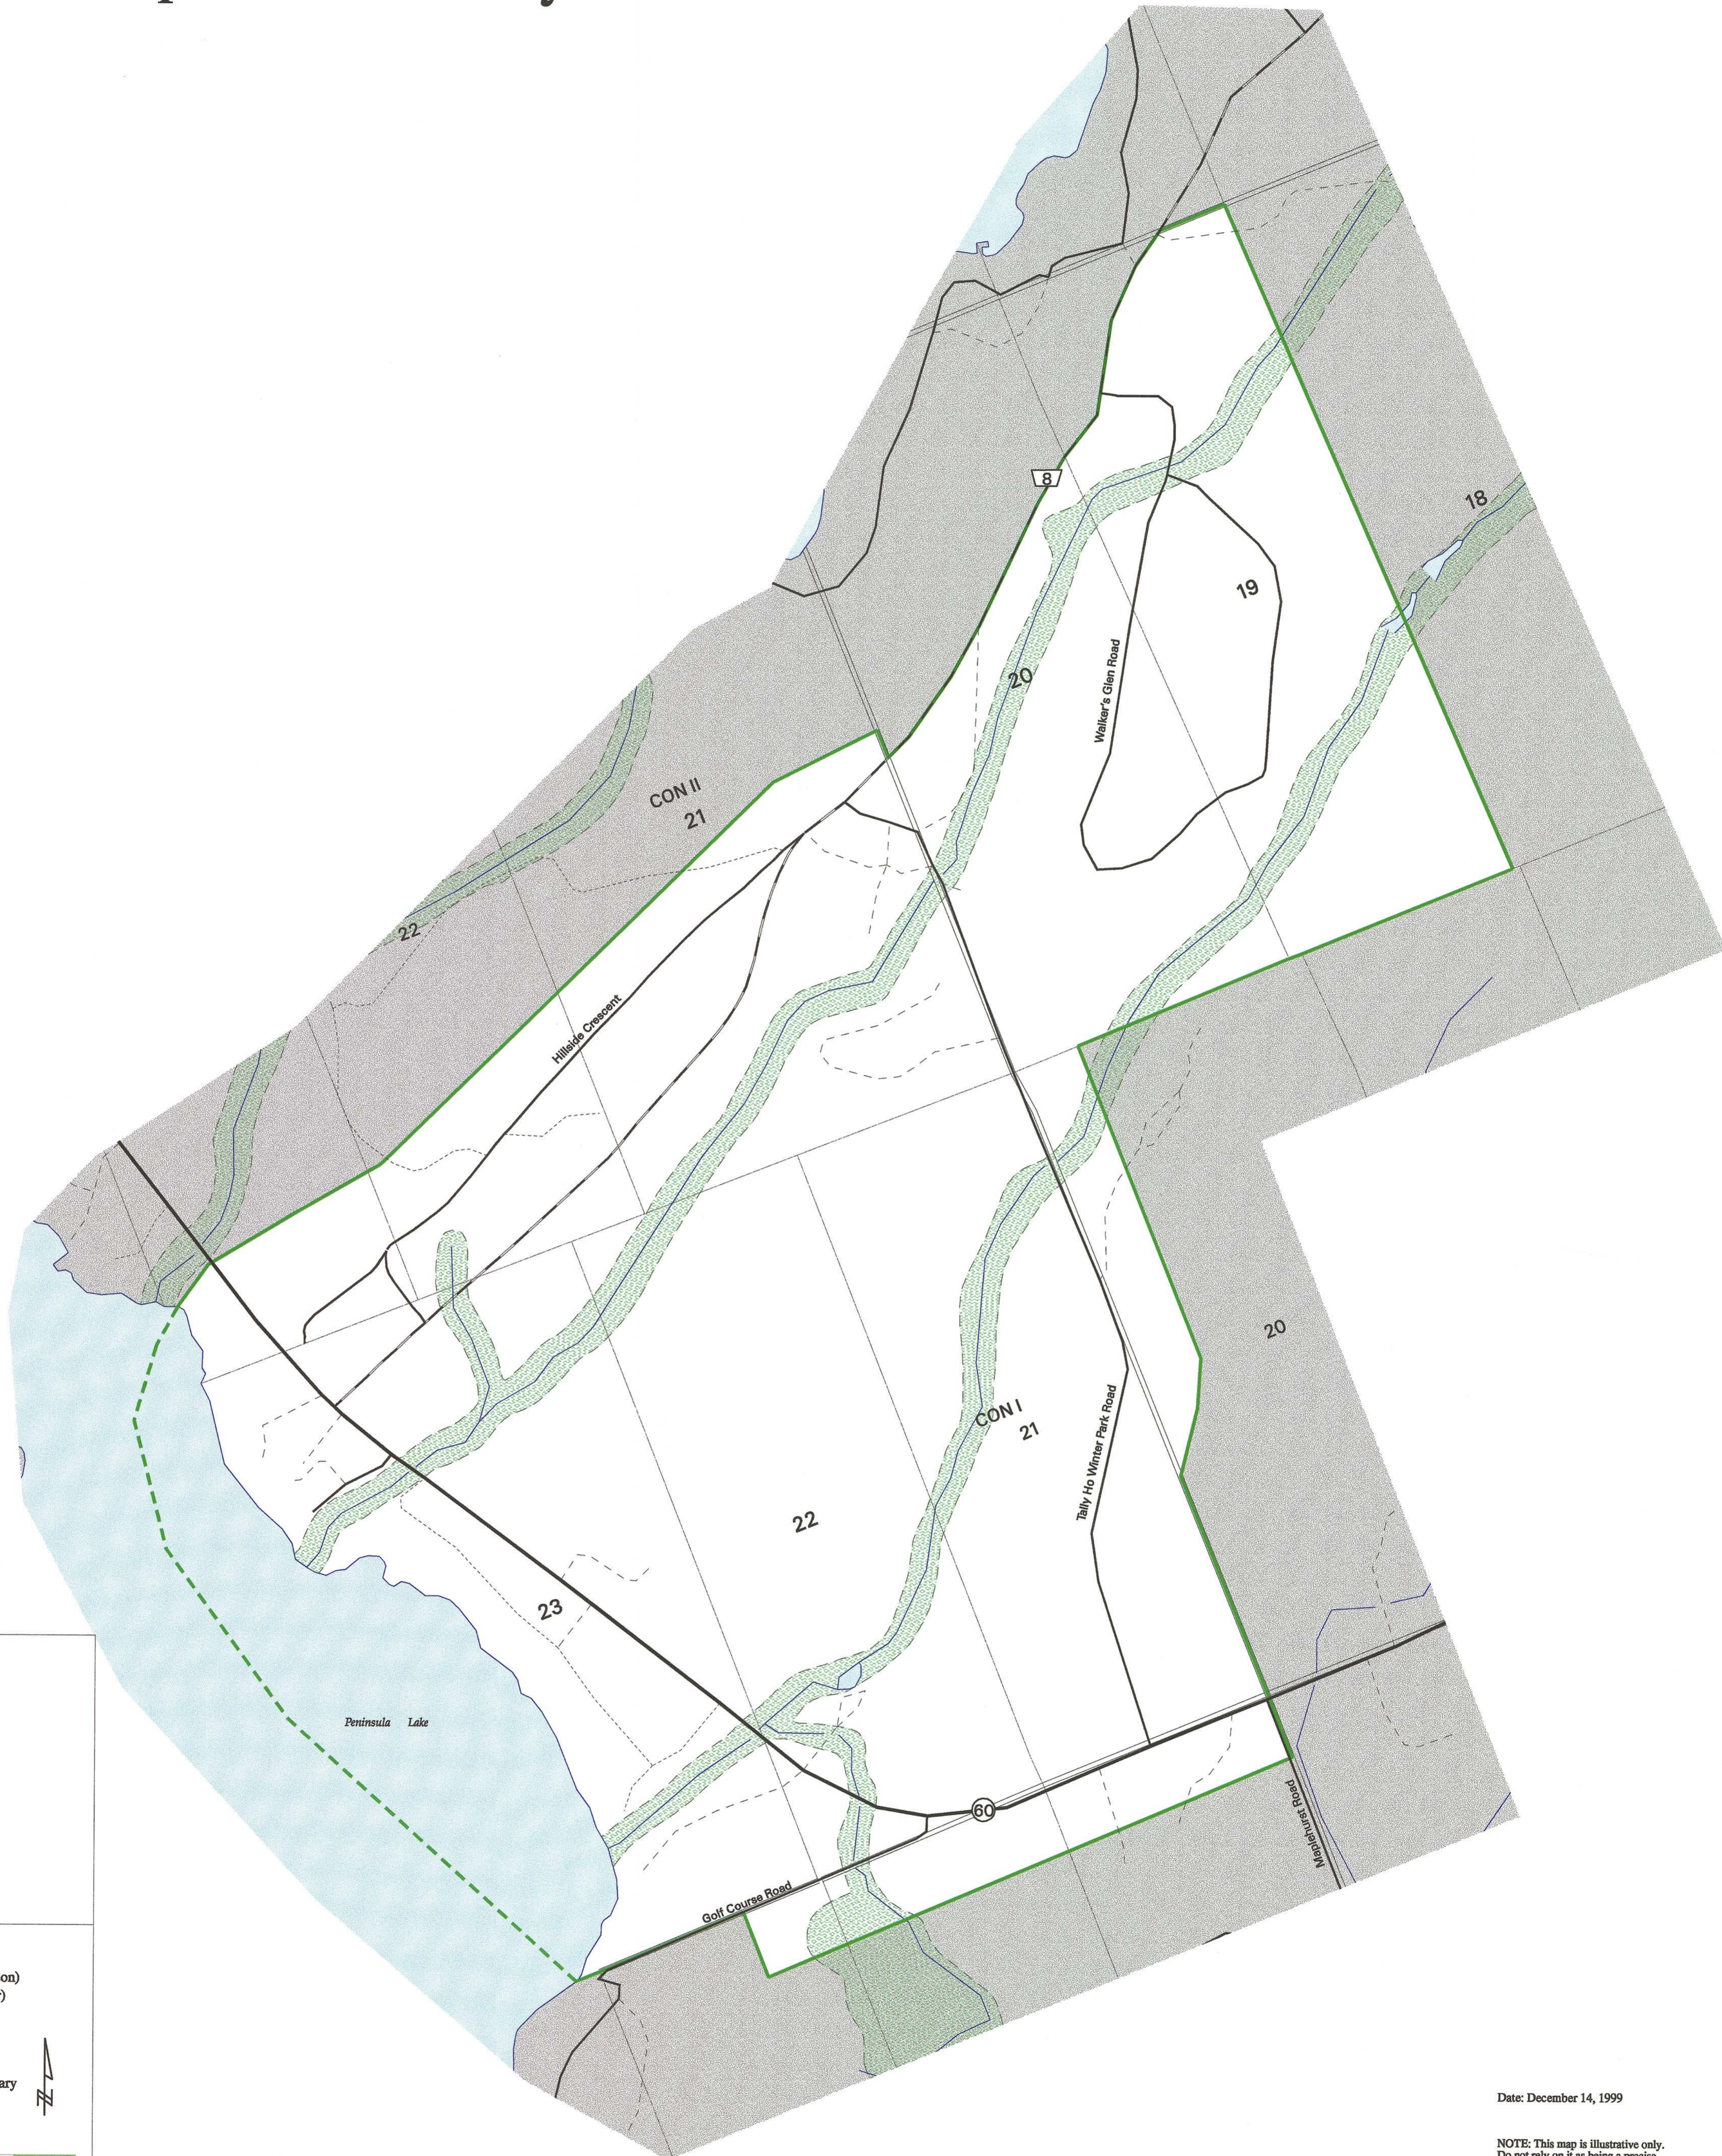

SCHEDULE A5: Community of Hillside

Township of Lake of Bays Official Plan

LEGEND

	Core Area
	Commercial
	Business
	Institutional
	Special Policy
	Environmental Protection

	King's Highway
	District Roads
	Township Roads (All Season)
	Township Roads (Summer)
	Private Roads
	Other Roads

	Community Boundary
	Dorset Community Boundary outside Township of Lake of Bays

Scale 1:5000

100 200 300 400 500 meters

Date: December 14, 1999