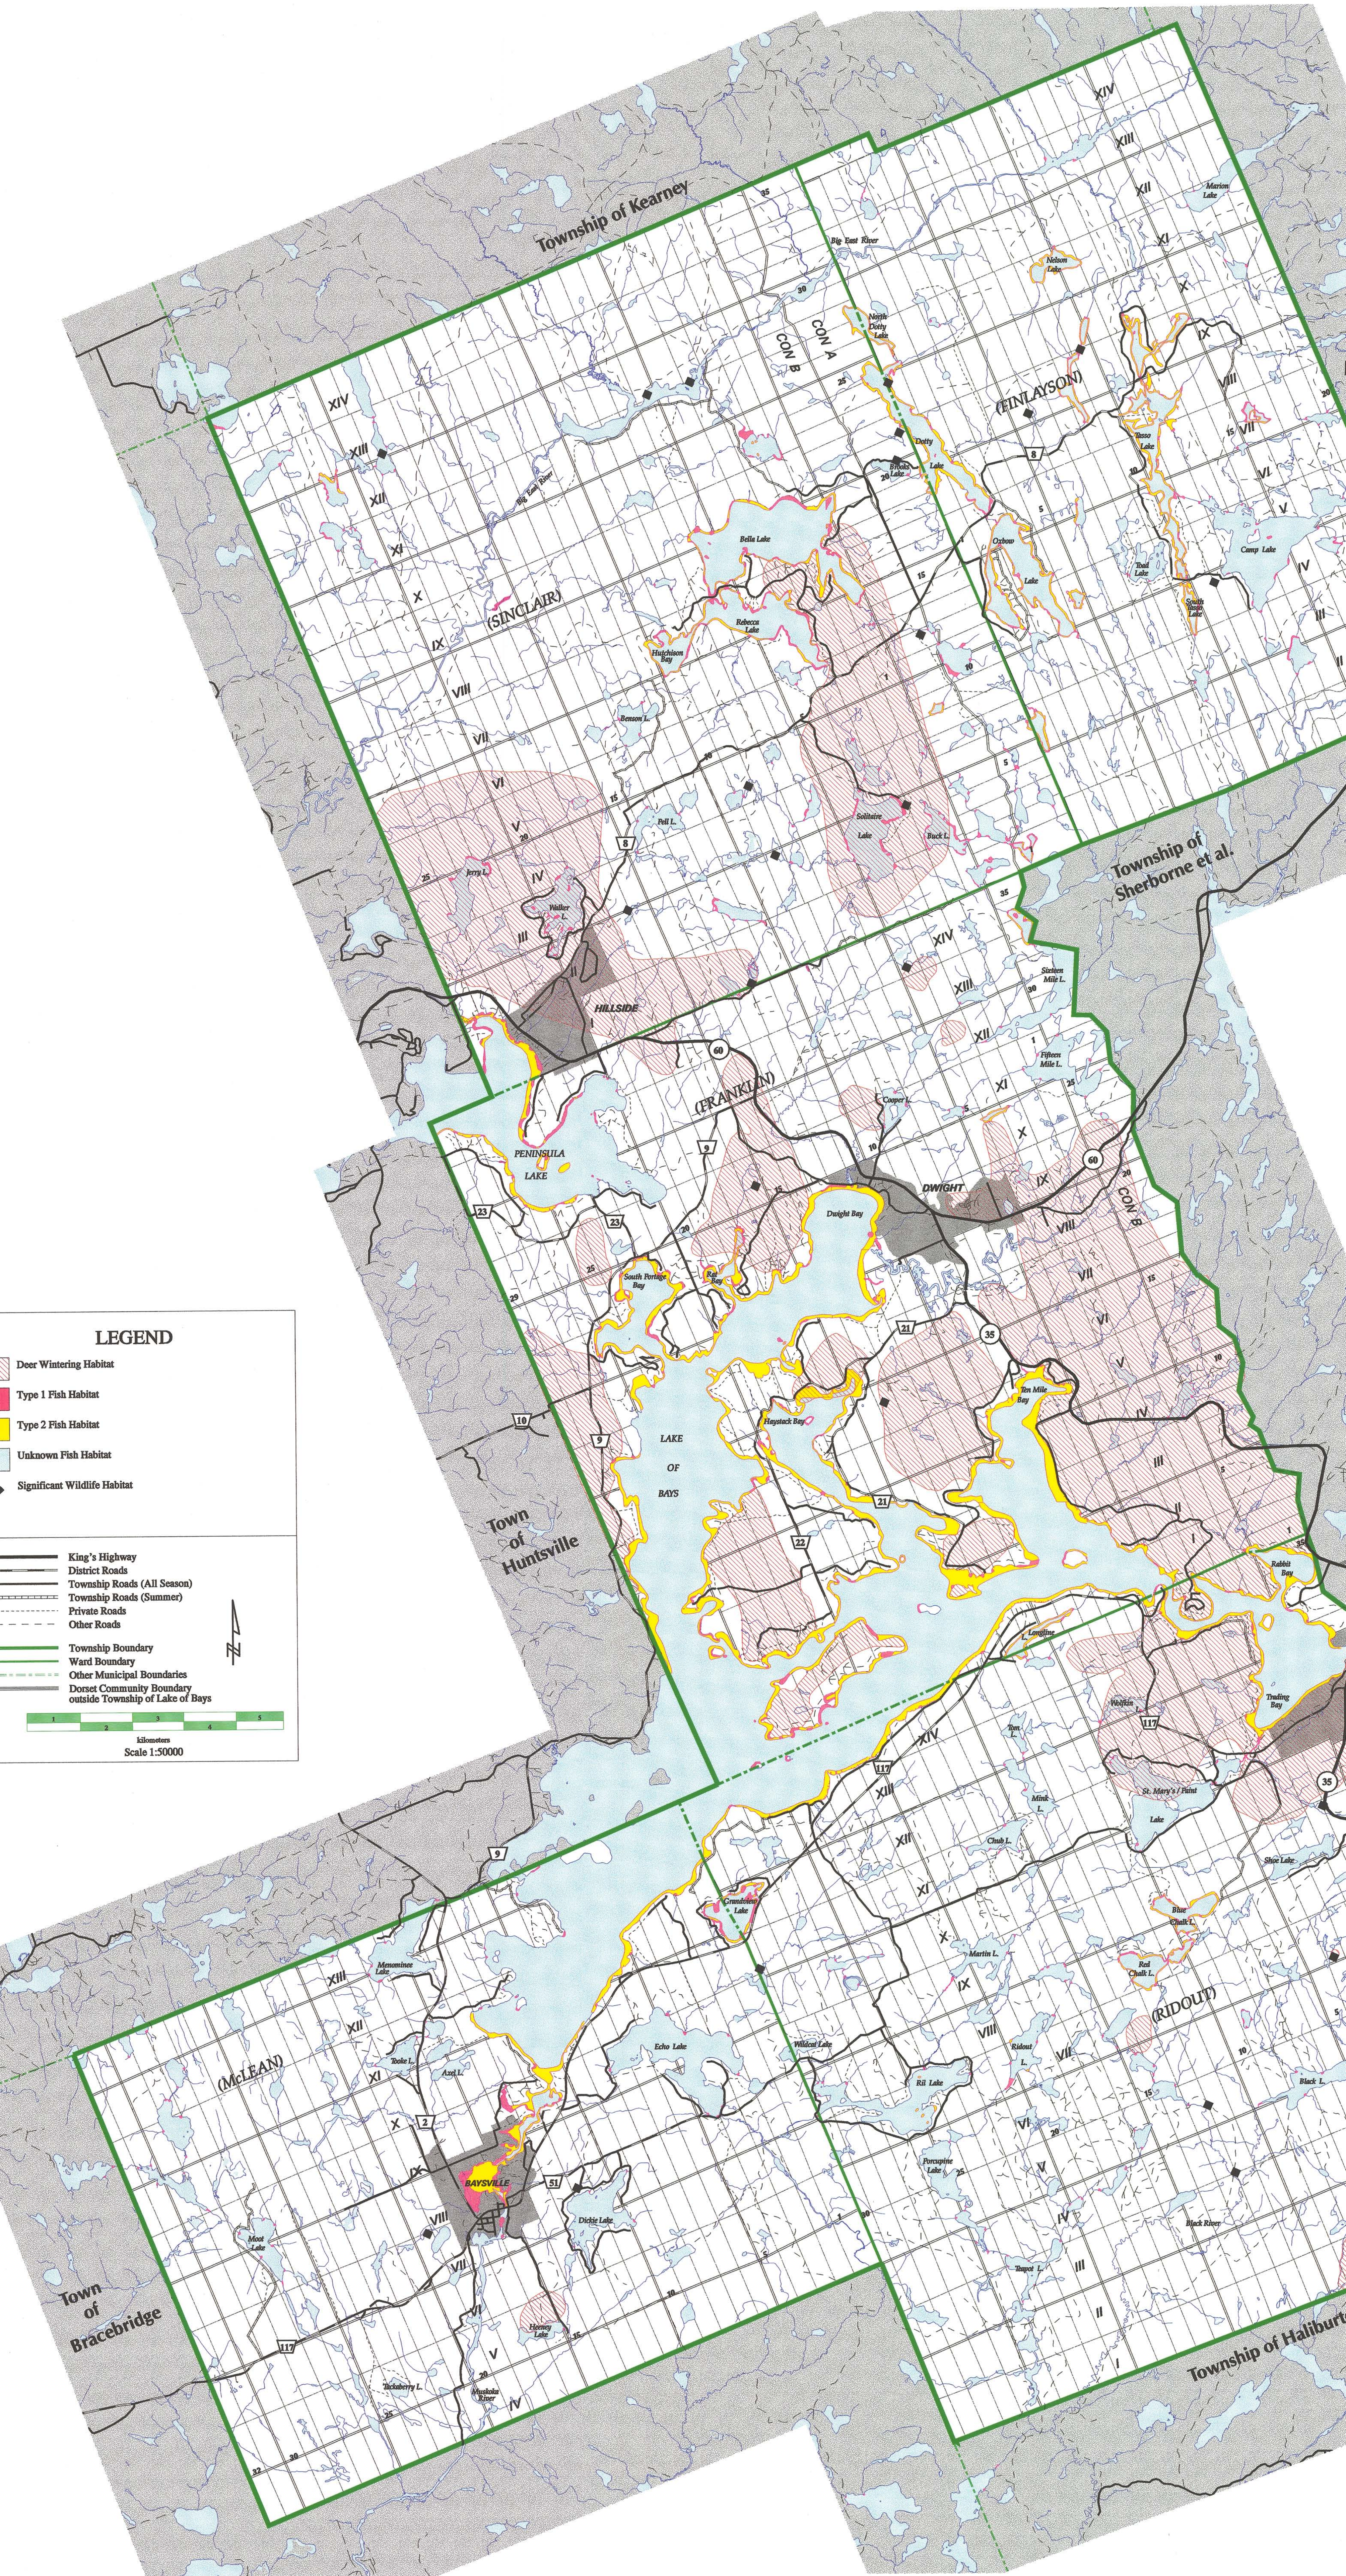

SCHEDULE C2: Fish and Wildlife Habitat

Township of Lake of Bays Official Plan

LEGEND

- Deer Wintering Habitat
 - Type 1 Fish Habitat
 - Type 2 Fish Habitat
 - Unknown Fish Habitat
 - Significant Wildlife Habitat
-
- King's Highway
 - District Roads
 - Township Roads (All Season)
 - Township Roads (Summer)
 - Private Roads
 - Other Roads
-
- Township Boundary
 - Ward Boundary
 - Other Municipal Boundaries
 - Dorset Community Boundary outside Township of Lake of Bays
-
- Kilometers

Scale 1:50000