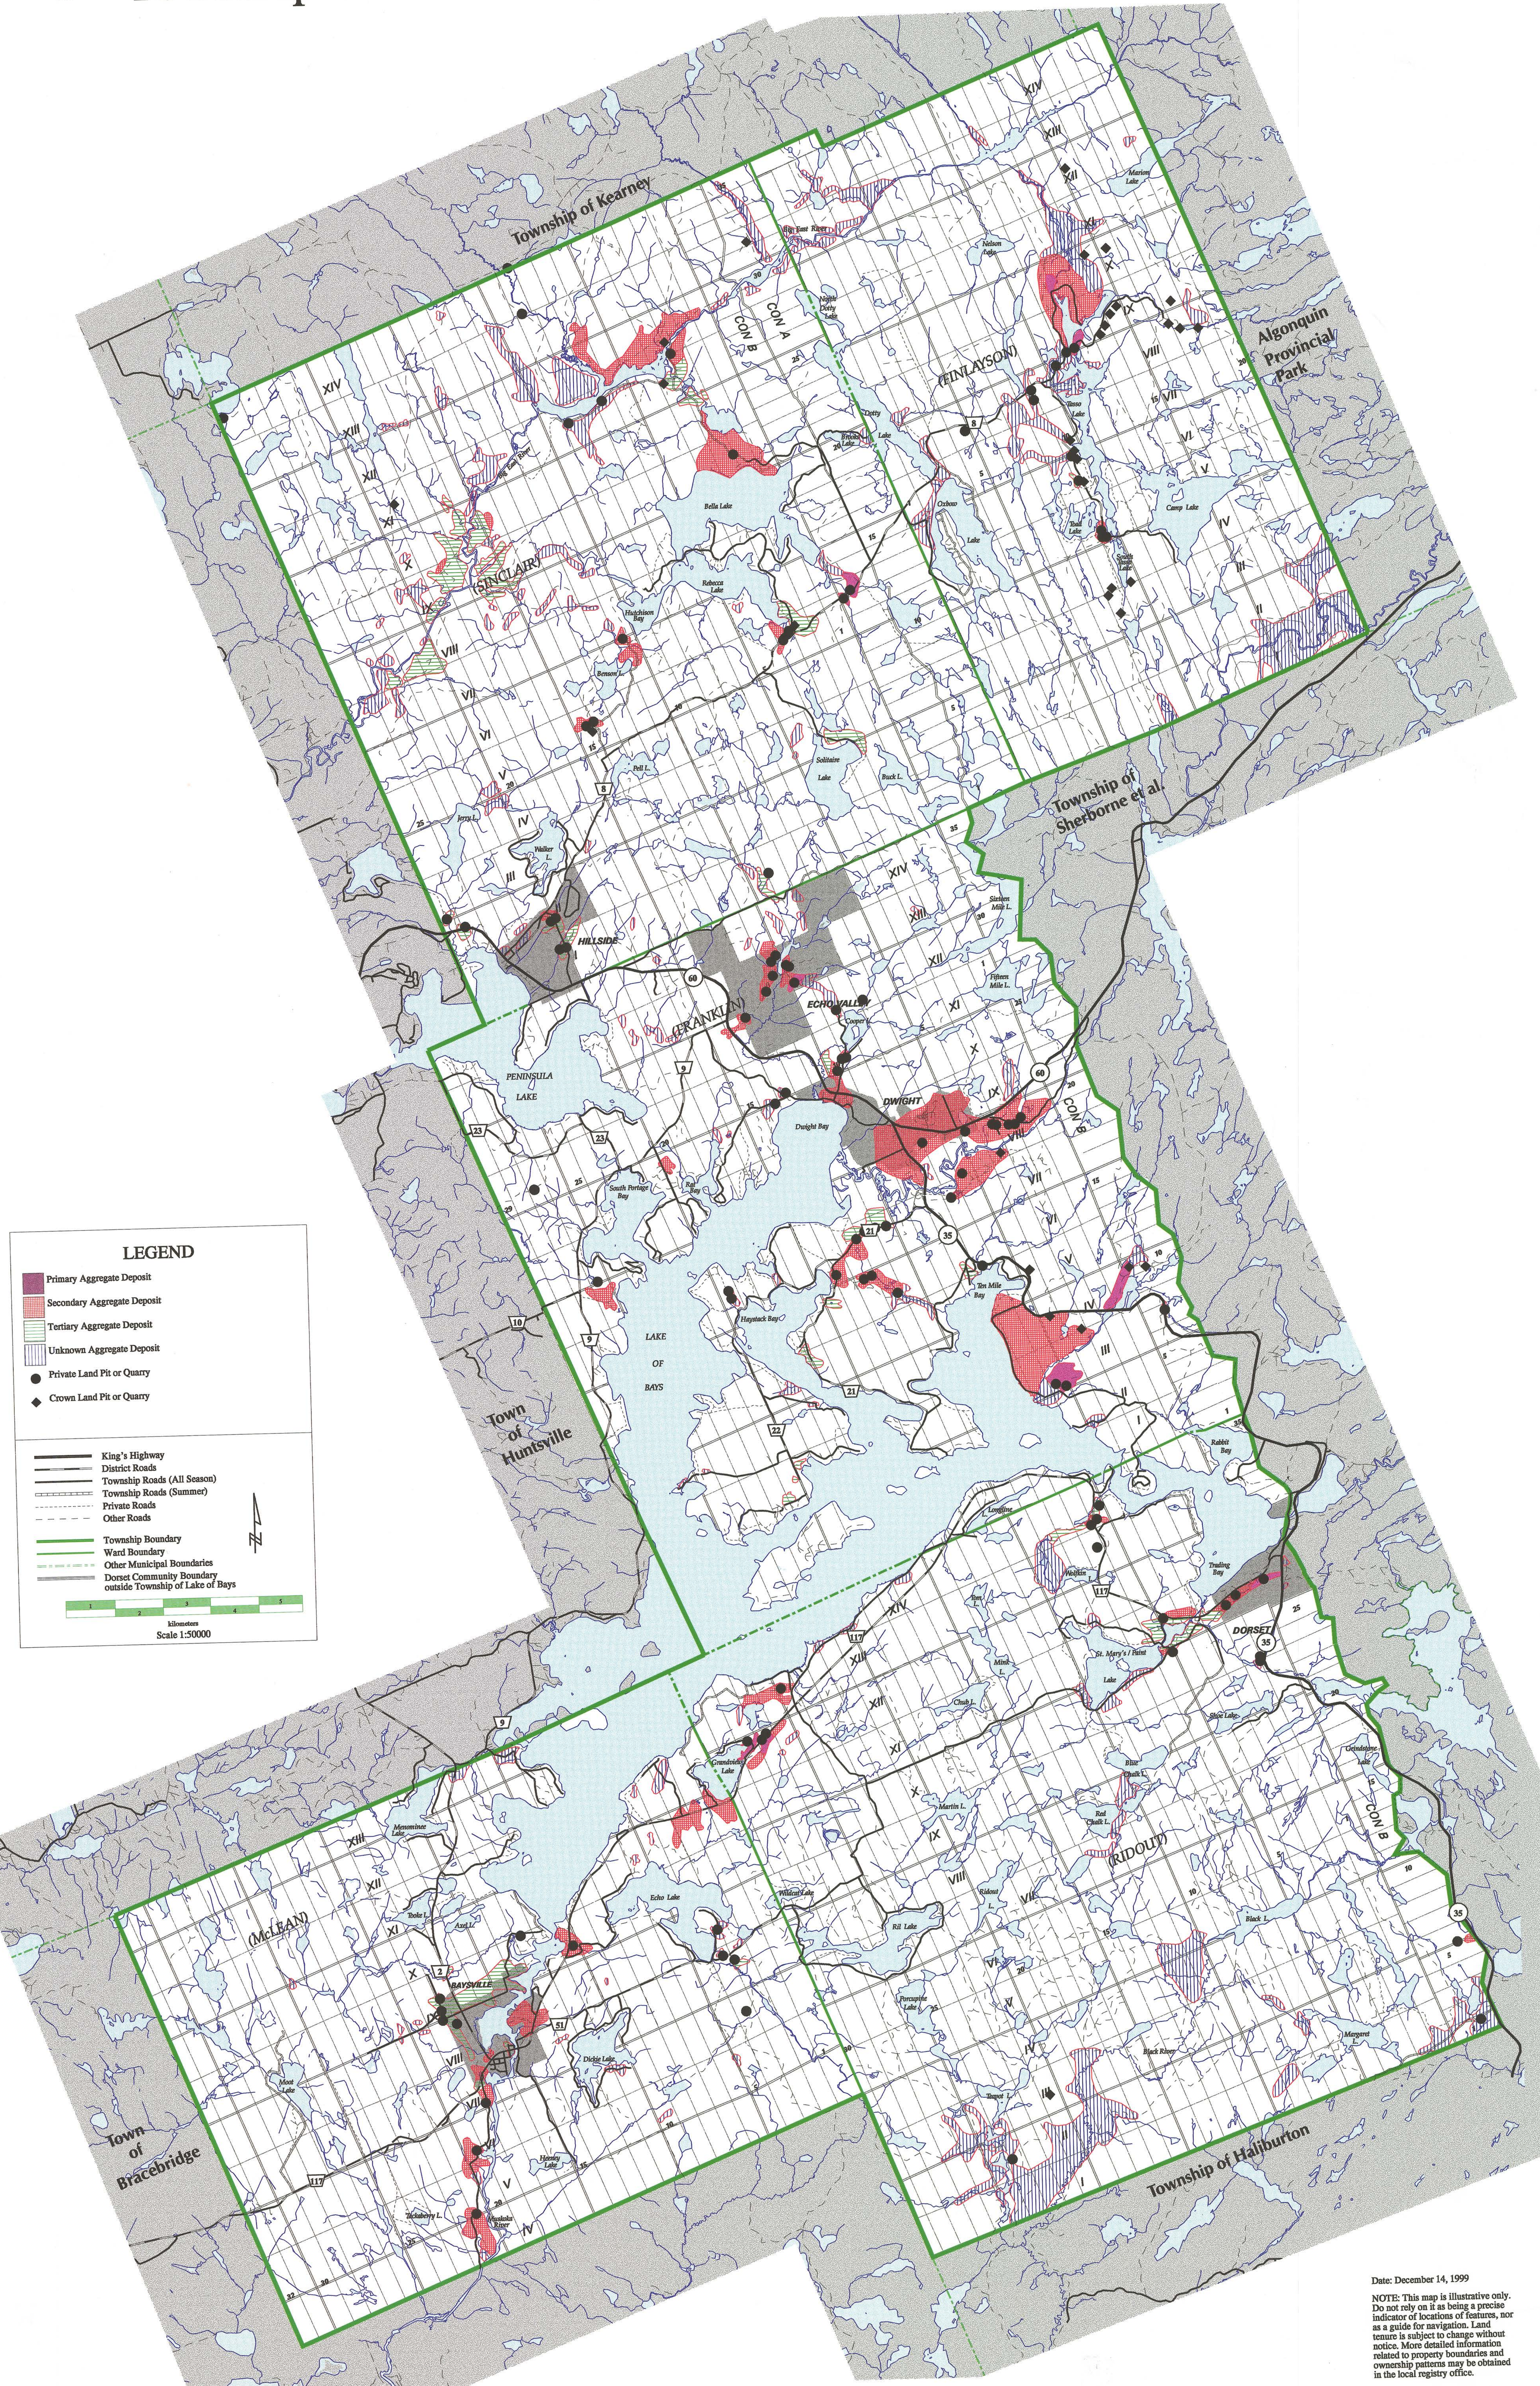

SCHEDULE E1: Aggregates

Township of Lake of Bays Official Plan

LEGEND

- Primary Aggregate Deposit
- Secondary Aggregate Deposit
- Tertiary Aggregate Deposit
- Unknown Aggregate Deposit
- Private Land Pit or Quarry
- Crown Land Pit or Quarry

- King's Highway
- District Roads
- Township Roads (All Season)
- Township Roads (Summer)
- Private Roads
- Other Roads
- Township Boundary
- Ward Boundary
- Other Municipal Boundaries
- Dorset Community Boundary outside Township of Lake of Bays

Scale 1:50000